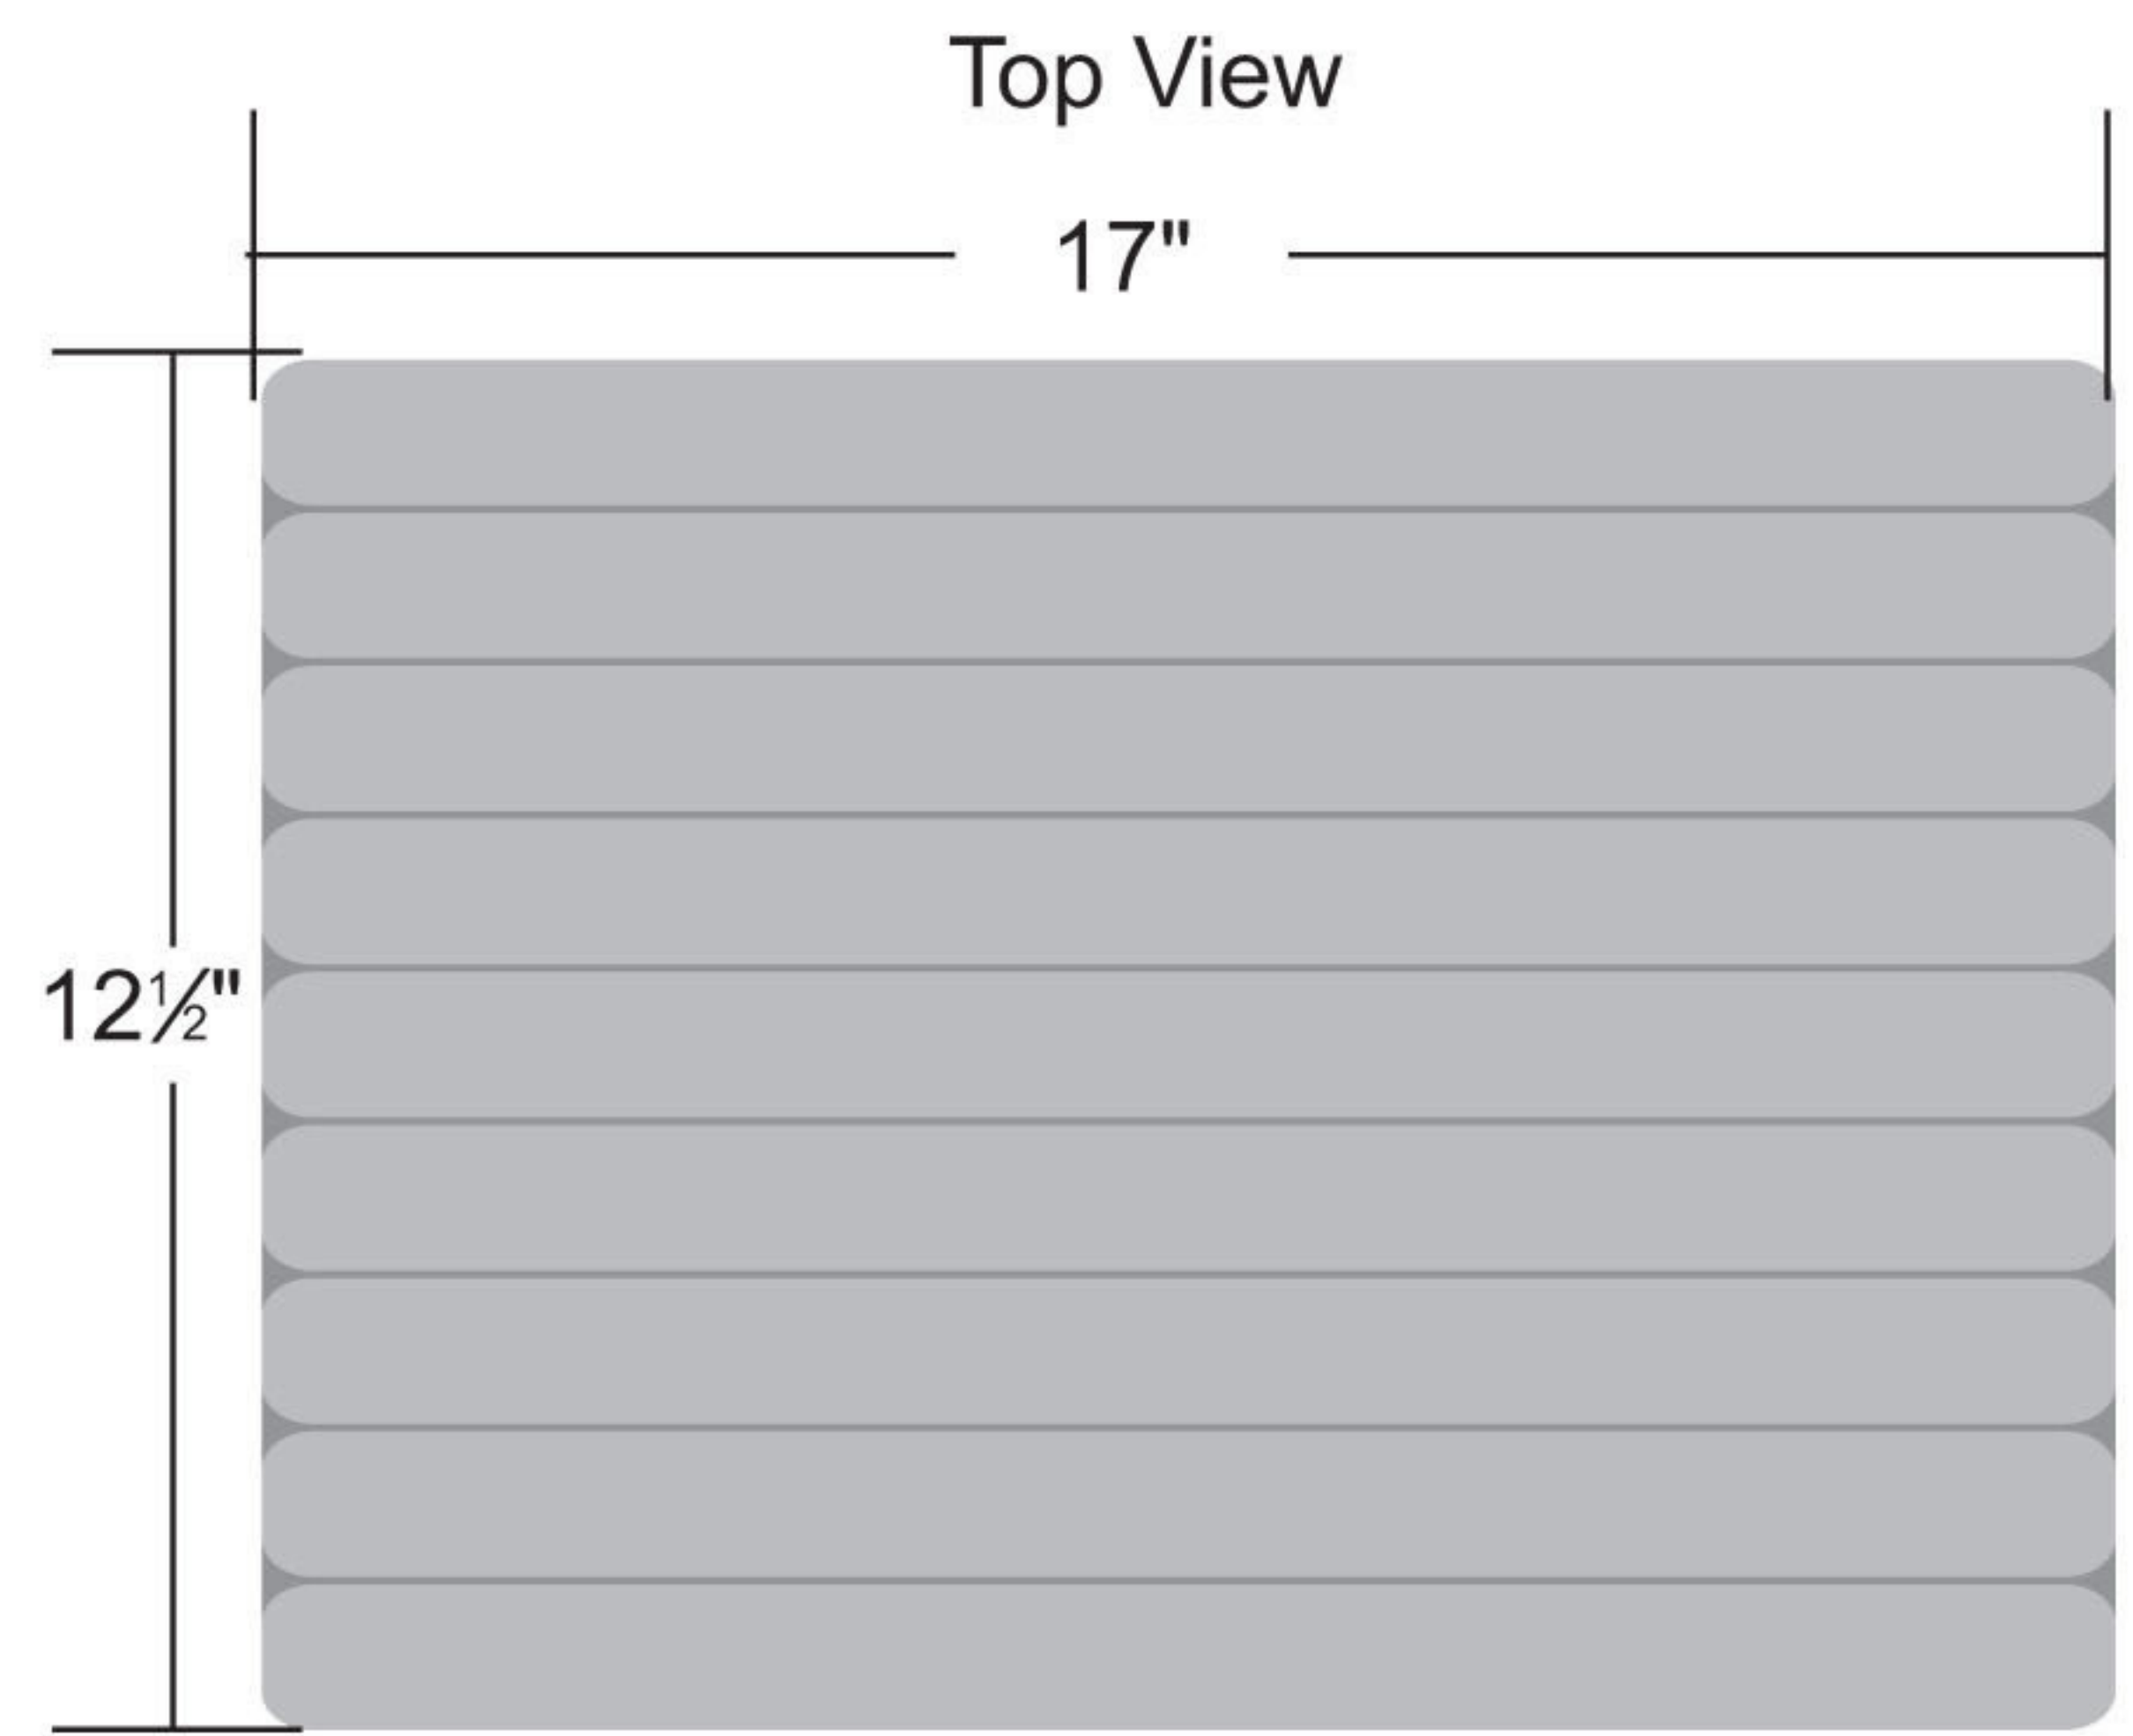

www.FlooringSupplyShop.com

- Mounts directly to the shower wall
- 304 Stainless Steel wall brackets lock securely into place when the seat is lifted, yet folds down easily when not in use
- Seat remains in raised position until you fold it down
- Low pressure spring action makes it easy to raise and lower the seat
- Rounded edges on seat battens for comfort and safety

Dimensions:

- 17"W x 12 1/2"D (431.8 x 317.5mm)

Bracket

User Weight Capacity*