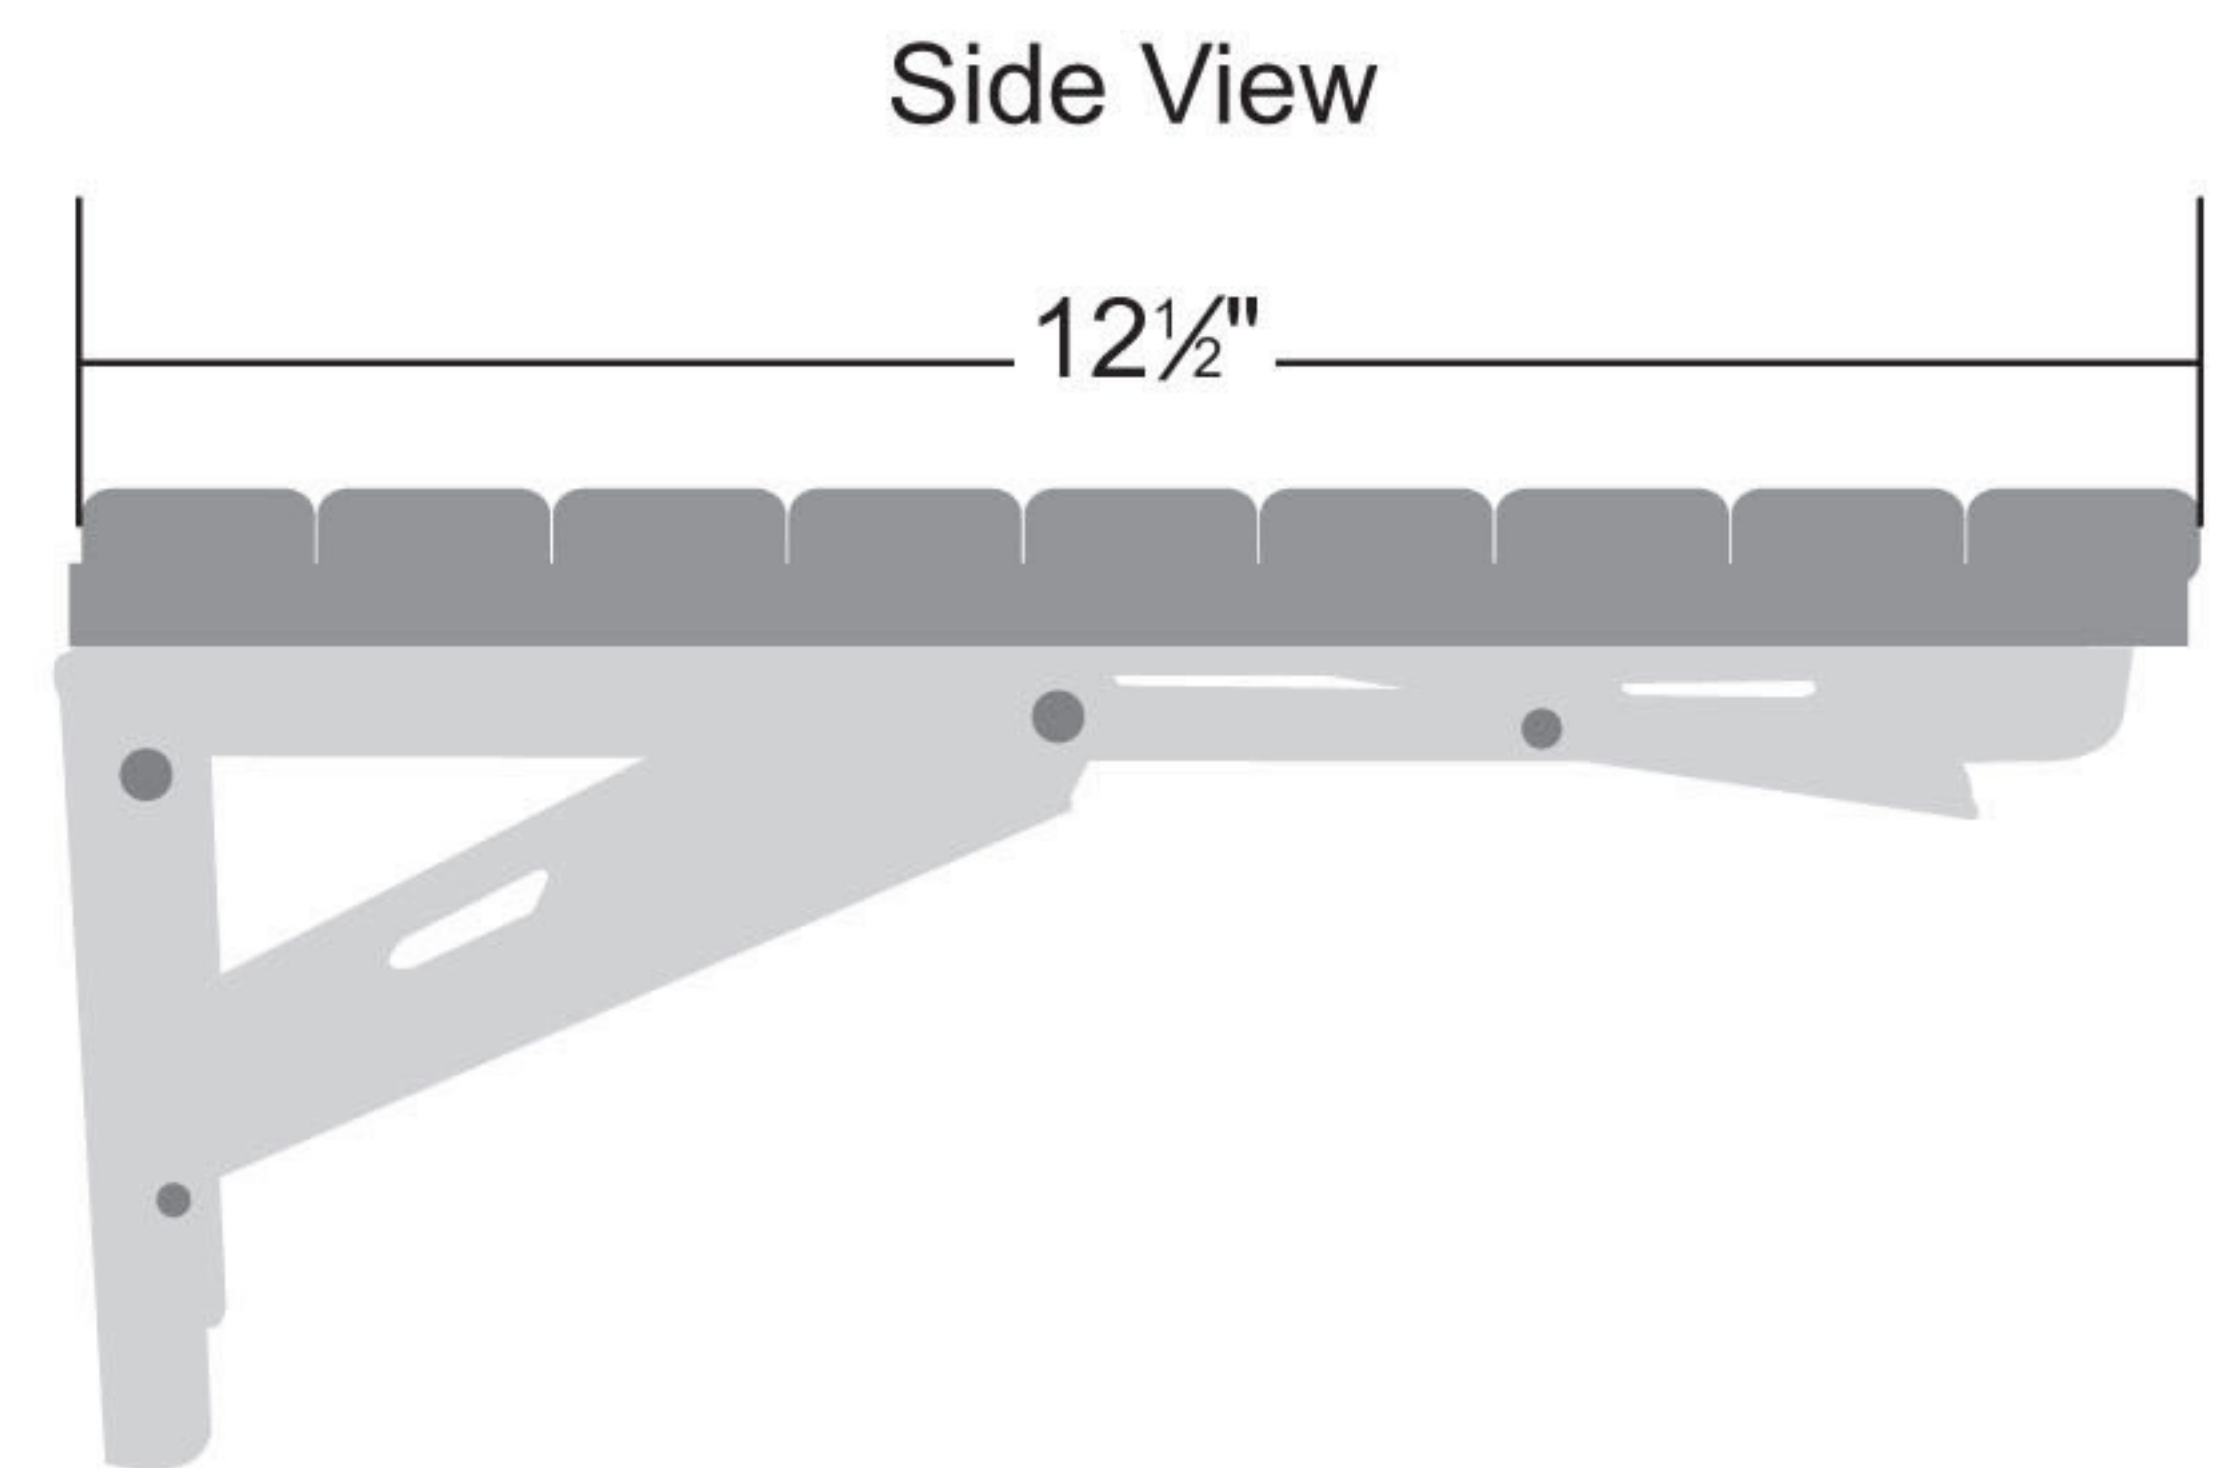

www.FlooringSupplyShop.com

- Mounts directly to the shower wall
- 304 Stainless Steel wall brackets lock securely into place when the seat is lifted, yet folds down easily when not in use
- Seat remains in raised position until you fold it down
- Low pressure spring action makes it easy to raise and lower the seat
- Rounded edges on seat battens for comfort and safety

Dimensions:

- 17"W x 12 1/2"D (431.8 x 317.5mm)

Bracket

User Weight Capacity*