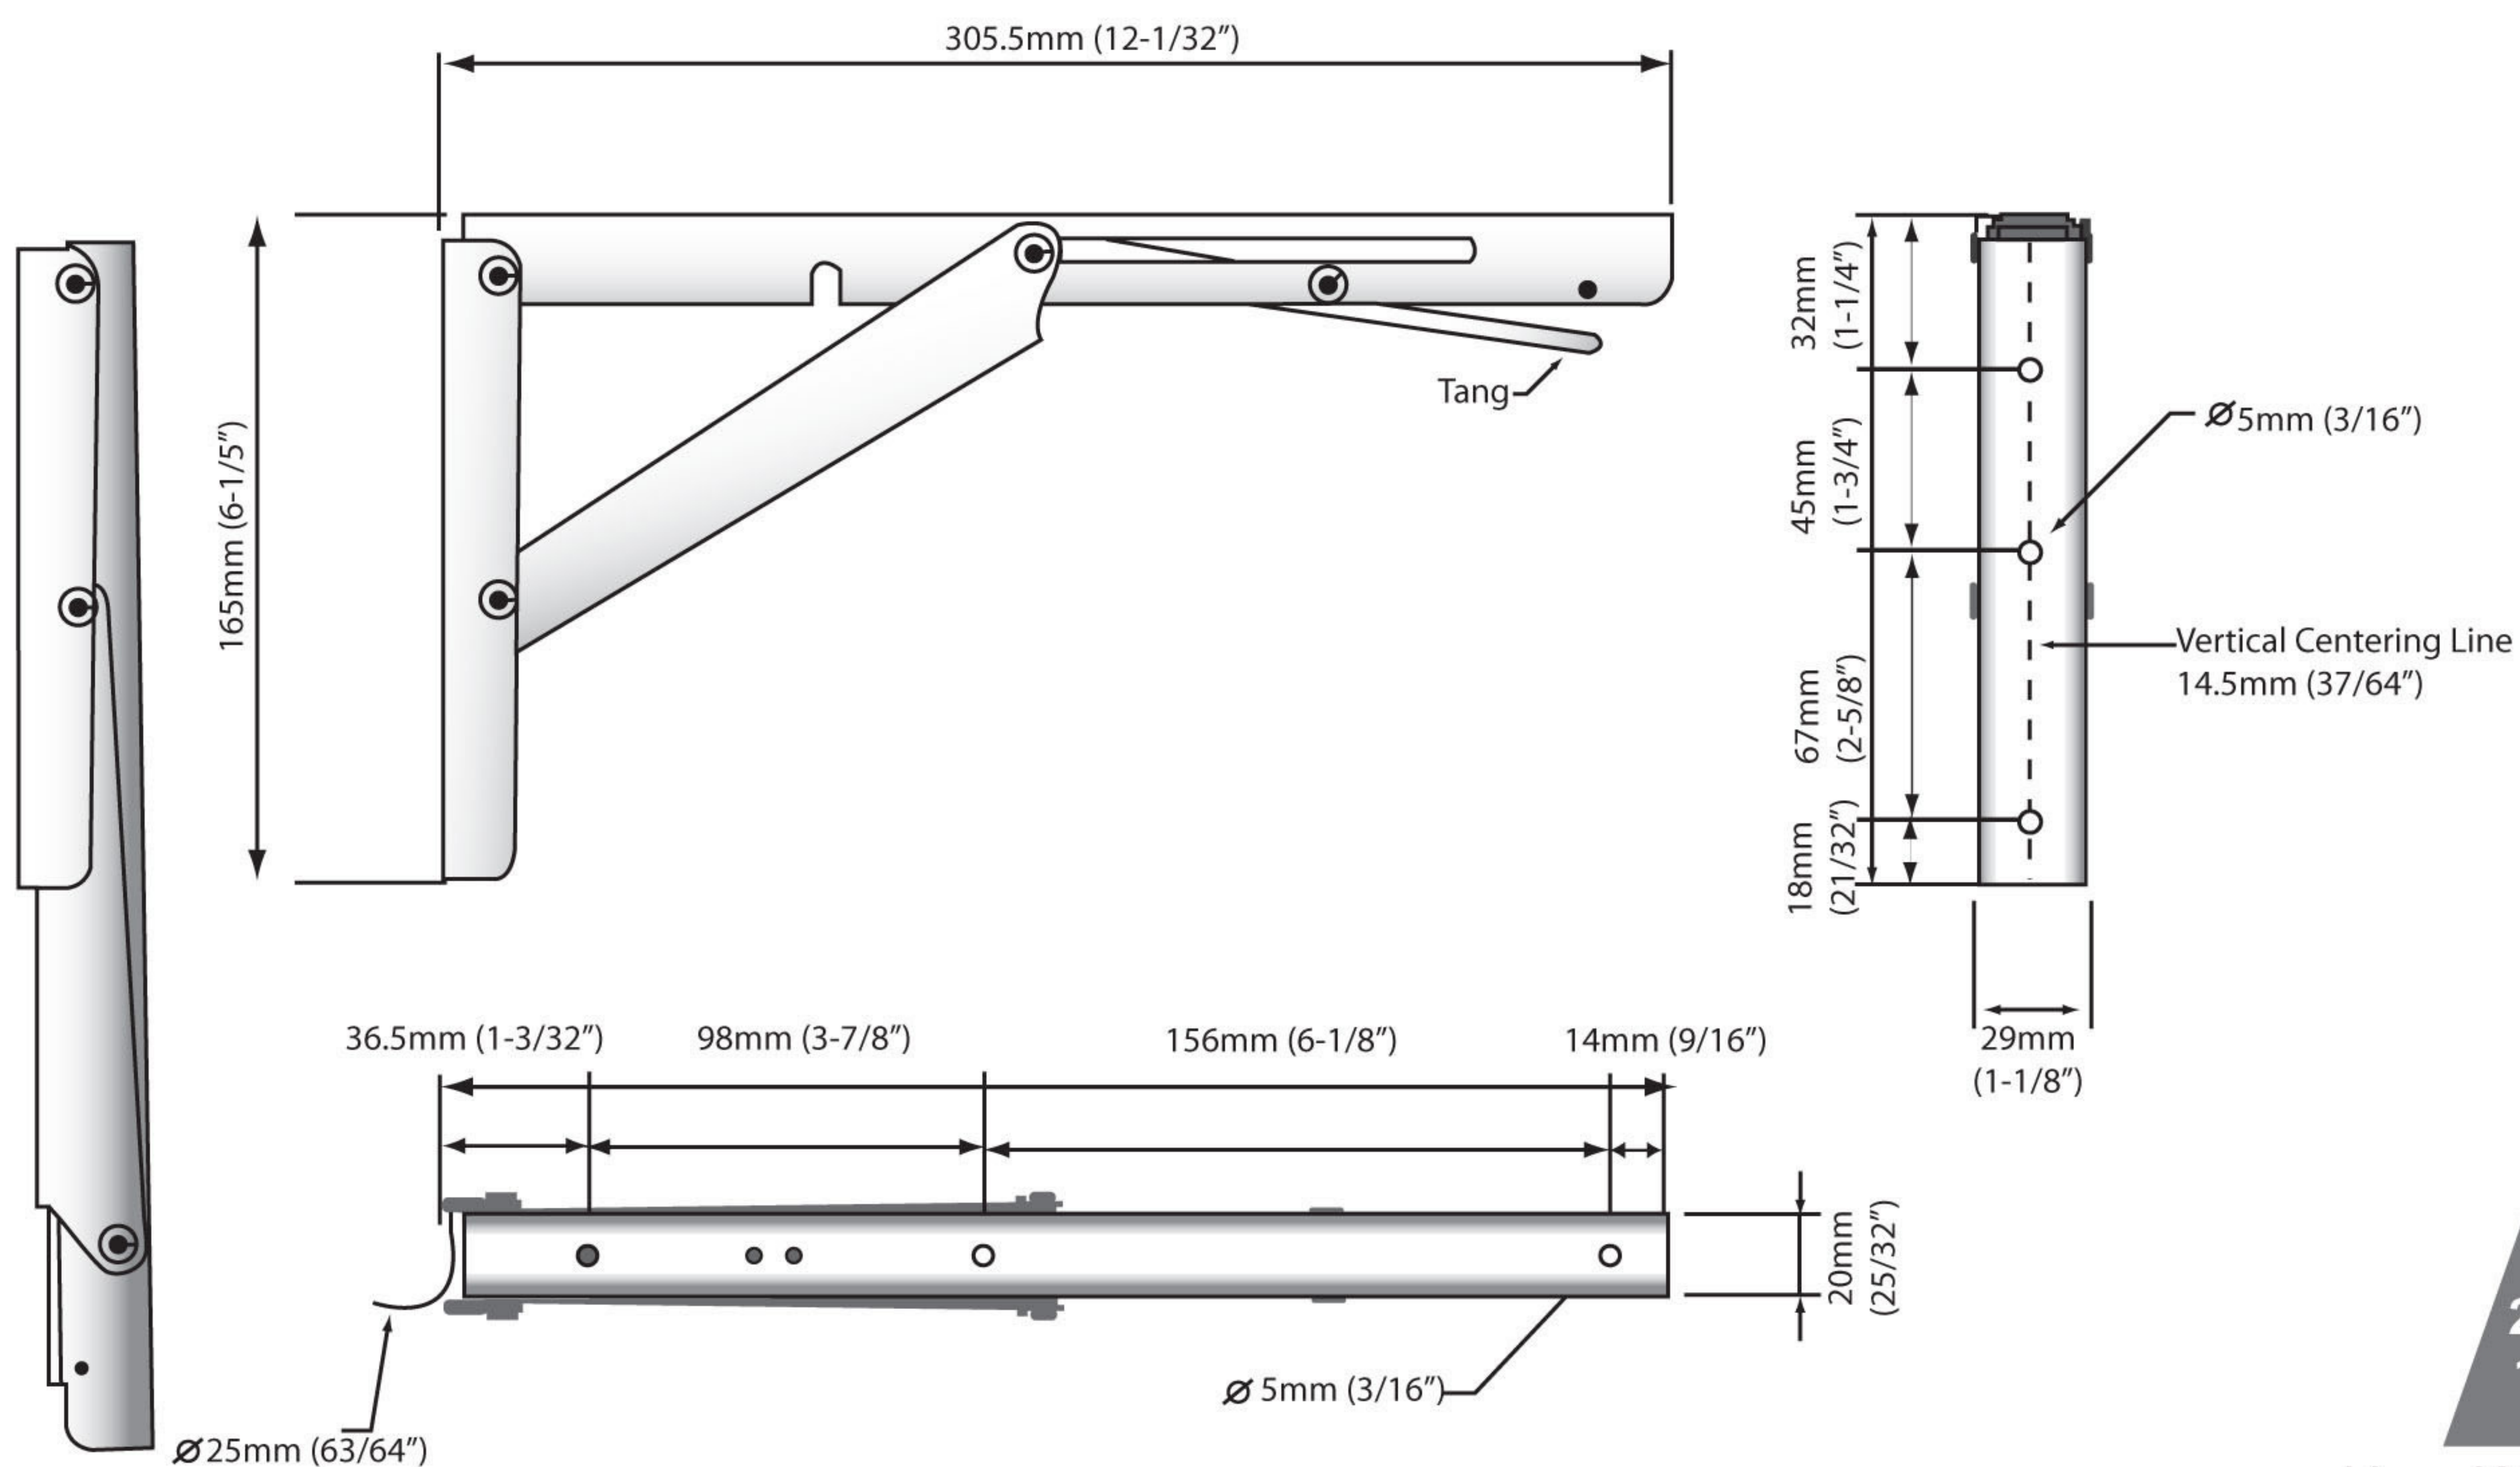

www.FlooringSupplyShop.com

- Mounts directly to the shower wall
- 304 Stainless Steel wall brackets lock securely into place when the seat is lifted, yet folds down easily when not in use
- Seat remains in raised position until you fold it down
- Low pressure spring action makes it easy to raise and lower the seat
- Rounded edges on seat battens for comfort and safety

Dimensions:

- 17"W x 12 1/2"D (431.8 x 317.5mm)

Bracket

User Weight Capacity*