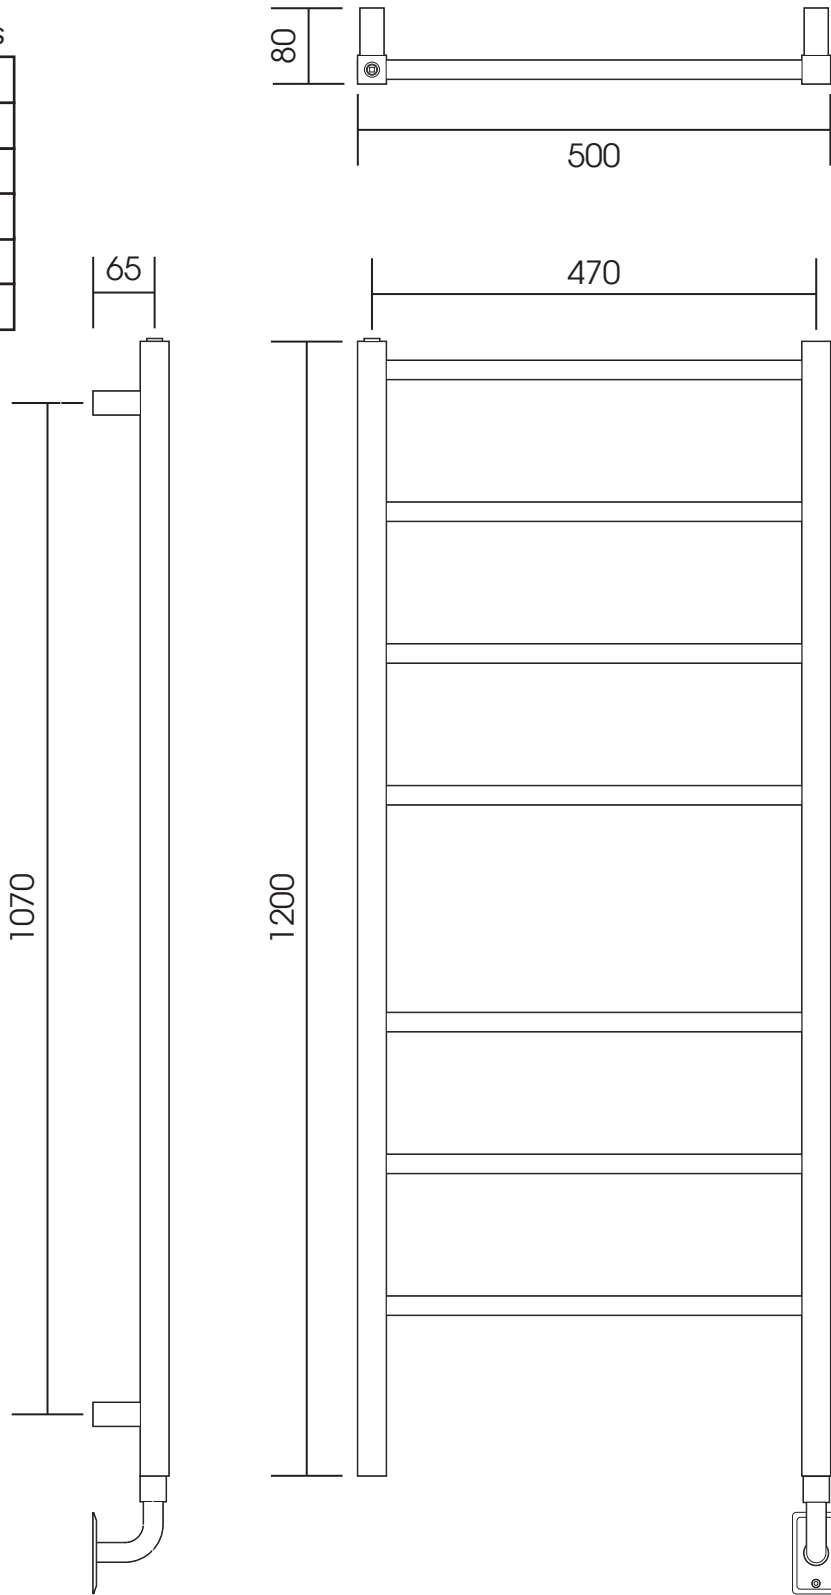

SDMD055 1200 x 500

Height: 1200

Tube \varnothing : 25 + 30 x 40 D section

Width: 500

Elec. element if specified: 200 W

Depth: 80

ALL DIMENSIONS IN MILLIMETRES

Manufactured from 1.4301/X5CrNi18-10 stainless steel

mm	inches
1200	47.2"
500	19.7"
80	3.1"
1070	42.1"
470	18.5"
65	2.6"

ALL MEASUREMENTS ARE NOMINAL DIMENSIONS ONLY, AND ARE NOT BINDING

SCALE 1:8