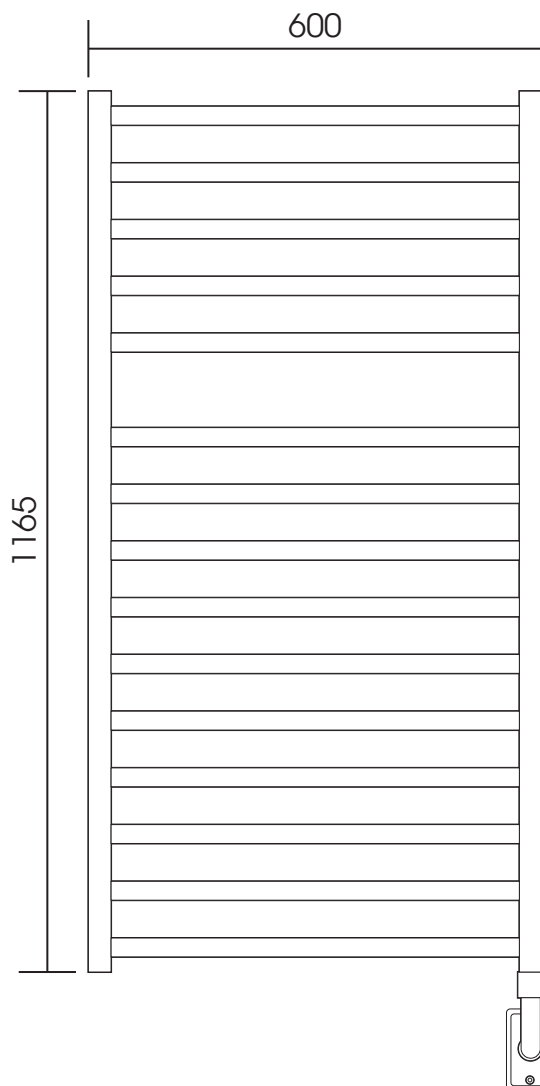

SDMD049 1165x600

Height: 1165

Tube: 30 Sq. + 25 Sq.

Width: 600

Electric element: 400 W

Depth: 95

ALL DIMENSIONS IN MILLIMETRES

Manufactured from mild steel

mm	inches
1165	45.9"
600	23.6"
95	3.7"
950	37.4"
570	22.4"
80	3.1"

ALL MEASUREMENTS ARE NOMINAL DIMENSIONS ONLY, AND ARE NOT BINDING

SCALE 1:10