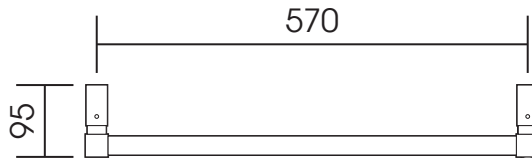

SDMD049 1165x600

Height: 1165

Tube: 30 Sq. + 25 Sq.

Width: 600

Electric element: 400 W

Depth: 95

ALL DIMENSIONS IN MILLIMETRES

Manufactured from mild steel

mm	inches
1165	45.9"
600	23.6"
95	3.7"
950	37.4"
570	22.4"
80	3.1"

ALL MEASUREMENTS ARE NOMINAL DIMENSIONS ONLY, AND ARE NOT BINDING

SCALE 1:10