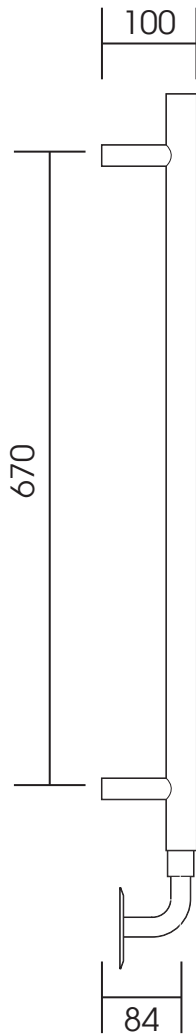

SDMD035 800 x 600

Height: 800

Tube \varnothing : 25 + 30 x 40 D section

Width: 600

Elec. element if specified: 200 W

Depth: 100

ALL DIMENSIONS IN MILLIMETRES

Manufactured from 1.4301/X5CrNi18-10 stainless steel

mm	inches
800	29.5"
600	23.6"
100	3.9"
670	26.4"
568	22.4"
84	3.3"

ALL MEASUREMENTS ARE NOMINAL DIMENSIONS ONLY, AND ARE NOT BINDING

SCALE 1:8