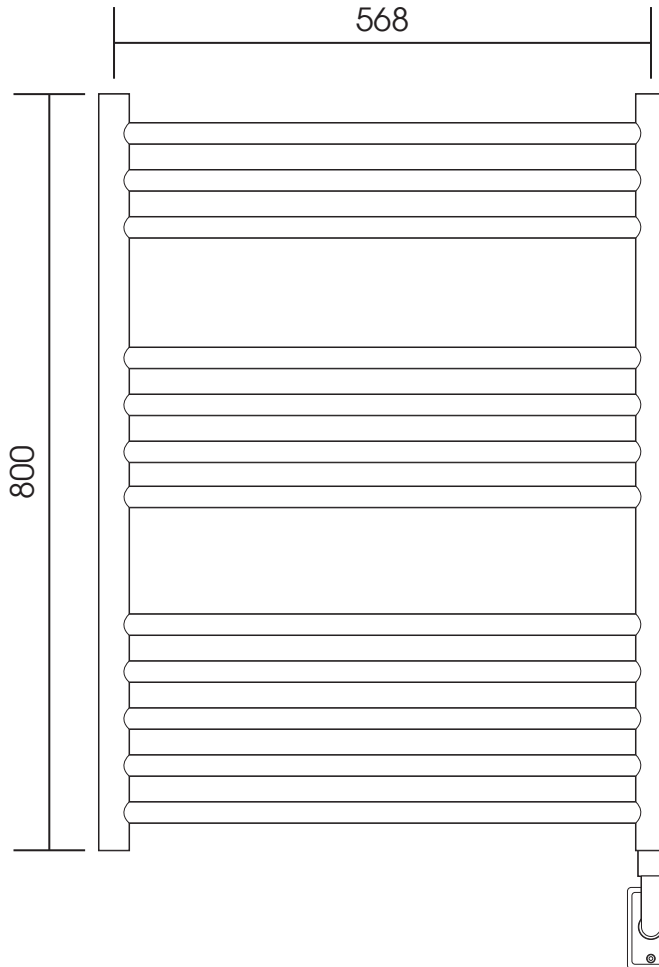

SDMD035 800 x 600

Height: 800

Tube \varnothing : 25 + 30 x 40 D section

Width: 600

Elec. element if specified: 200 W

Depth: 100

ALL DIMENSIONS IN MILLIMETRES

Manufactured from 1.4301/X5CrNi18-10 stainless steel

mm	inches
800	29.5"
600	23.6"
100	3.9"
670	26.4"
568	22.4"
84	3.3"

ALL MEASUREMENTS ARE NOMINAL DIMENSIONS ONLY, AND ARE NOT BINDING

SCALE 1:8