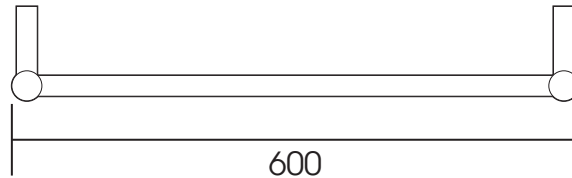

SDMD035 800 x 600

Height: 800

Tube \varnothing : 25 + 30 x 40 D section

Width: 600

Elec. element if specified: 200 W

Depth: 100

ALL DIMENSIONS IN MILLIMETRES

Manufactured from 1.4301/X5CrNi18-10 stainless steel

mm	inches
800	29.5"
600	23.6"
100	3.9"
670	26.4"
568	22.4"
84	3.3"

ALL MEASUREMENTS ARE NOMINAL DIMENSIONS ONLY, AND ARE NOT BINDING

SCALE 1:8