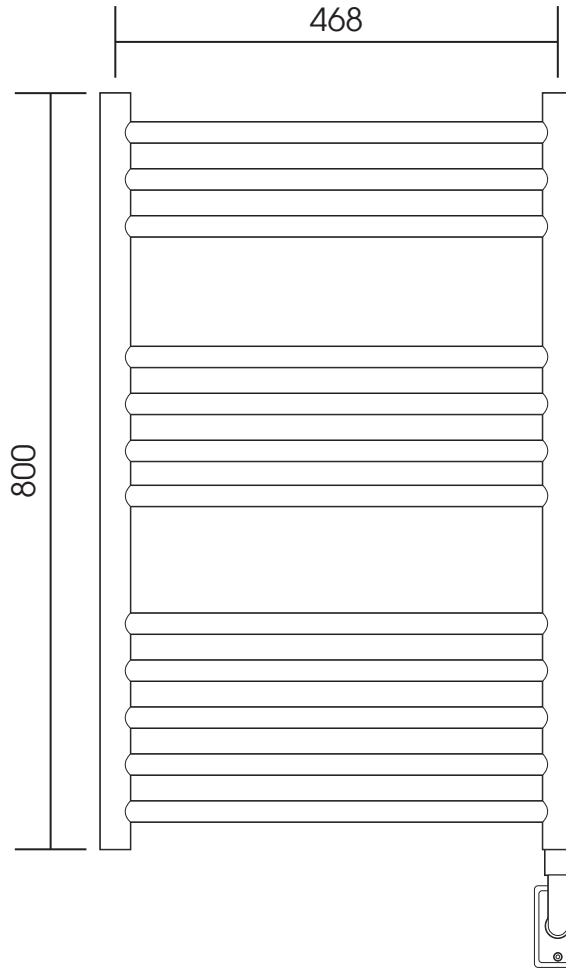

SDMD035 800 x 500

Height: 800

Tube \varnothing : 25 + 30 x 40 D section

Width: 500

Elec. element if specified: 200 W

Depth: 100

ALL DIMENSIONS IN MILLIMETRES

Manufactured from 1.4301/X5CrNi18-10 stainless steel

mm	inches
800	29.5"
500	19.7"
100	3.9"
670	26.4"
468	18.4"
84	3.3"

ALL MEASUREMENTS ARE NOMINAL DIMENSIONS ONLY, AND ARE NOT BINDING

SCALE 1:8