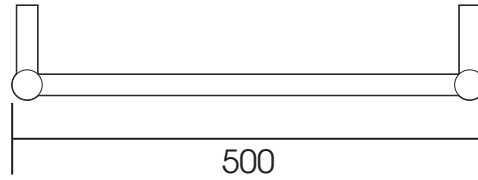

SDMD035 800 x 500

Height: 800

Tube \varnothing : 25 + 30 x 40 D section

Width: 500

Elec. element if specified: 200 W

Depth: 100

ALL DIMENSIONS IN MILLIMETRES

Manufactured from 1.4301/X5CrNi18-10 stainless steel

mm	inches
800	29.5"
500	19.7"
100	3.9"
670	26.4"
468	18.4"
84	3.3"

ALL MEASUREMENTS ARE NOMINAL DIMENSIONS ONLY, AND ARE NOT BINDING

SCALE 1:8