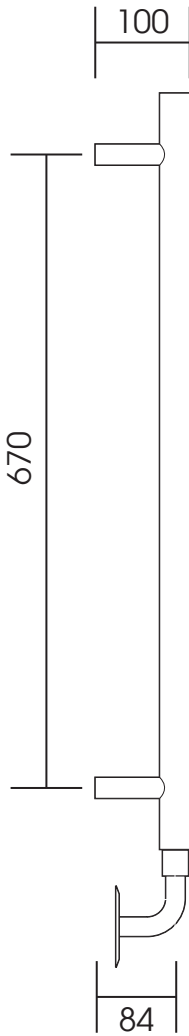

SDMD035 800 x 500

Height: 800

Tube \varnothing : 25 + 30 x 40 D section

Width: 500

Elec. element if specified: 200 W

Depth: 100

ALL DIMENSIONS IN MILLIMETRES

Manufactured from 1.4301/X5CrNi18-10 stainless steel

mm	inches
800	29.5"
500	19.7"
100	3.9"
670	26.4"
468	18.4"
84	3.3"

ALL MEASUREMENTS ARE NOMINAL DIMENSIONS ONLY, AND ARE NOT BINDING

SCALE 1:8