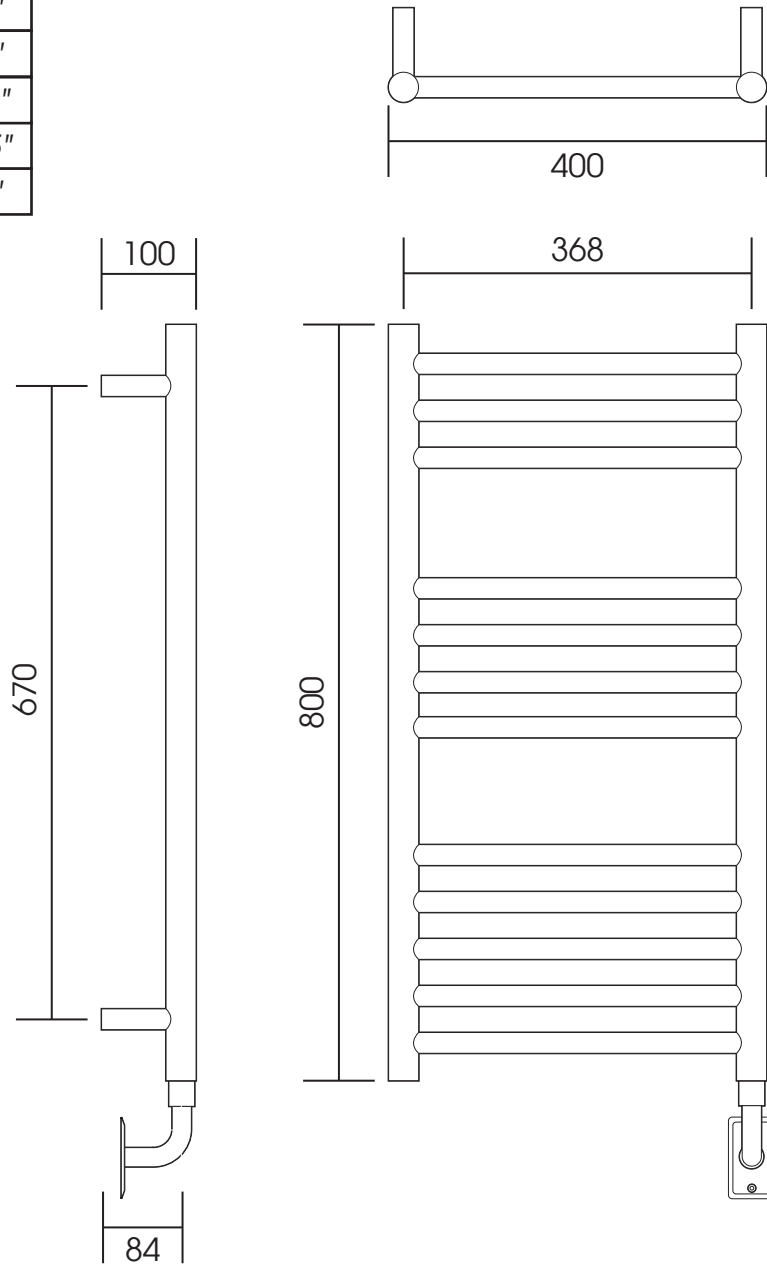

SDMD035 800 x 400

Height: 800

Tube \varnothing : 25 + 30 x 40 D section

Width: 400

Elec. element if specified: 150 W

Depth: 100

ALL DIMENSIONS IN MILLIMETRES

Manufactured from 1.4301/X5CrNi18-10 stainless steel

mm	inches
800	29.5"
400	15.7"
100	3.9"
670	26.4"
368	14.5"
84	3.3"

ALL MEASUREMENTS ARE NOMINAL DIMENSIONS ONLY, AND ARE NOT BINDING

SCALE 1:8