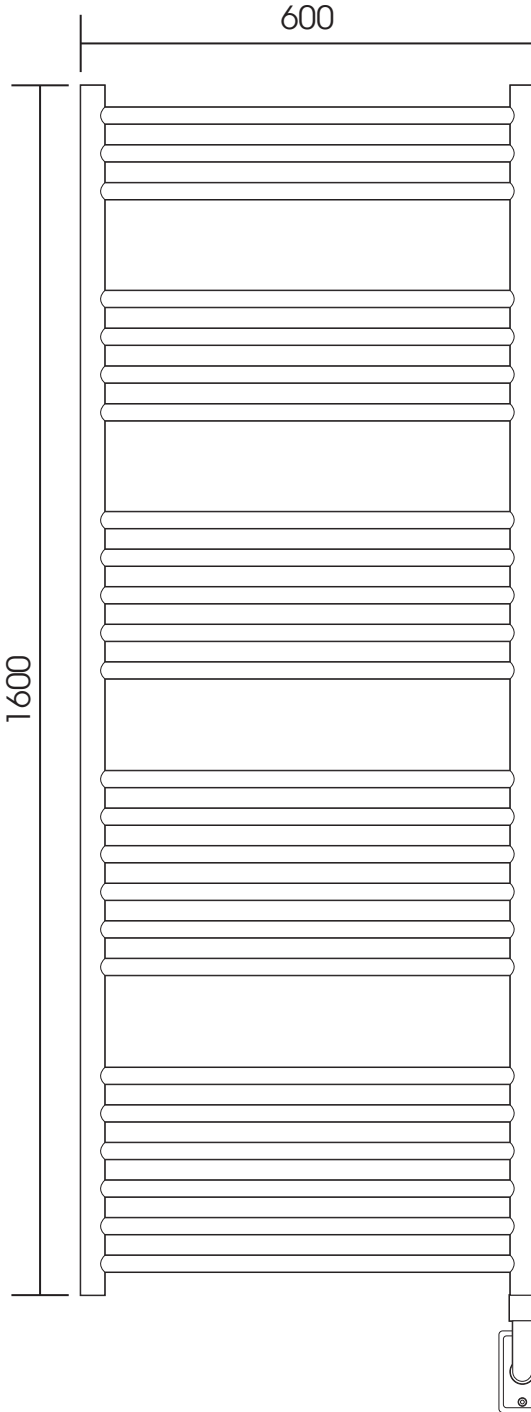

SDMD035 1600x600

Height: 1600

Tube \varnothing : 31.8 + 22

Width: 600

Electric element: 300 W

Depth: 100

mm	inches
1600	63"
600	23.6"
100	3.9"
1470	57.9"
568	22.4"
84	3.3"

Manufactured from 1.4301/X5CrNi18-10 stainless steel

ALL DIMENSIONS IN MILLIMETRES

ALL MEASUREMENTS ARE NOMINAL DIMENSIONS ONLY, AND ARE NOT BINDING

SCALE 1:10