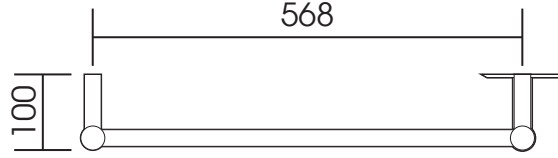

SDMD035 1600x600

Height: 1600

Tube \varnothing : 31.8 + 22

Width: 600

Electric element: 300 W

Depth: 100

mm	inches
1600	63"
600	23.6"
100	3.9"
1470	57.9"
568	22.4"
84	3.3"

Manufactured from 1.4301/X5CrNi18-10 stainless steel

ALL DIMENSIONS IN MILLIMETRES

ALL MEASUREMENTS ARE NOMINAL DIMENSIONS ONLY, AND ARE NOT BINDING

SCALE 1:10