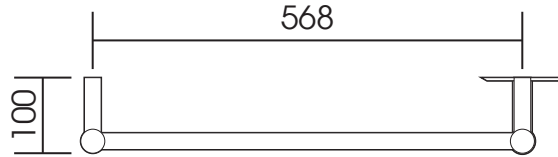

SDMD035 1200x600

Height: 1200

Tube Ø : 31.8 + 22

Width: 600

Electric element: 300 W

Depth: 100

mm	inches
1200	47.2"
600	23.6"
100	3.9"
1070	42.1"
568	22.4"
84	3.3"

Manufactured from 1.4301/X5CrNi18-10 stainless steel

ALL DIMENSIONS IN MILLIMETRES

ALL MEASUREMENTS ARE NOMINAL DIMENSIONS ONLY, AND ARE NOT BINDING

SCALE 1:10