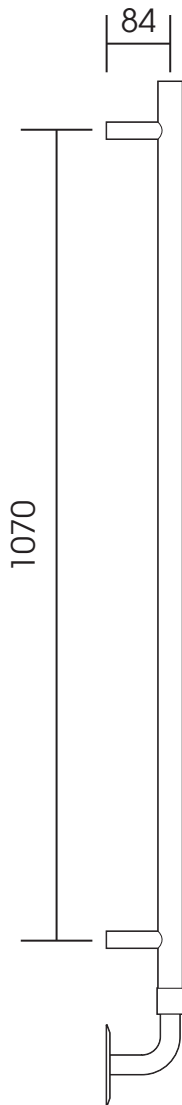

SDMD035 1200x600

Height: 1200

Tube Ø : 31.8 + 22

Width: 600

Electric element: 300 W

Depth: 100

mm	inches
1200	47.2"
600	23.6"
100	3.9"
1070	42.1"
568	22.4"
84	3.3"

Manufactured from 1.4301/X5CrNi18-10 stainless steel

ALL DIMENSIONS IN MILLIMETRES

ALL MEASUREMENTS ARE NOMINAL DIMENSIONS ONLY, AND ARE NOT BINDING

SCALE 1:10