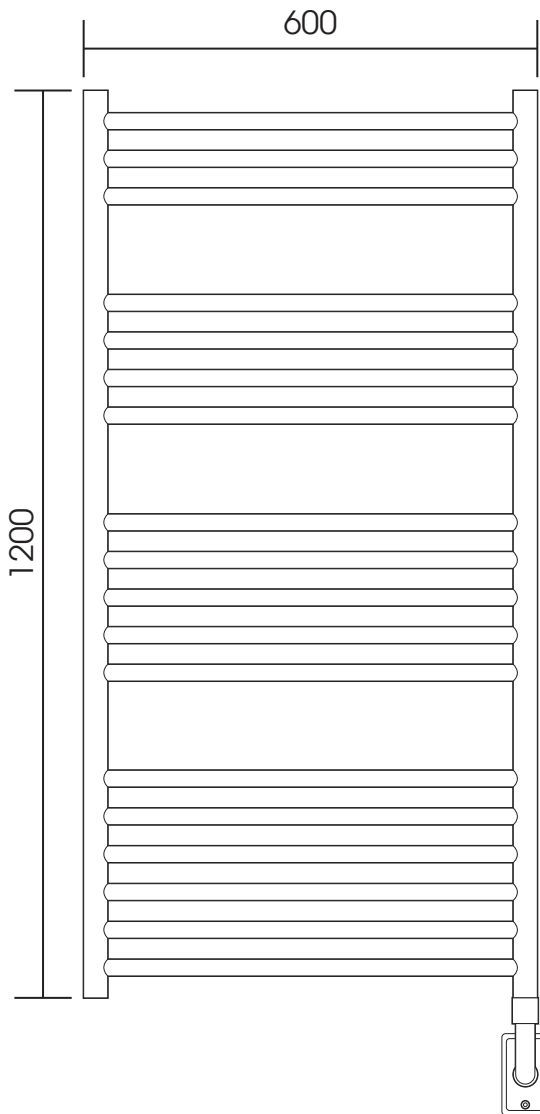

SDMD035 1200x600

Height: 1200

Tube Ø : 31.8 + 22

Width: 600

Electric element: 300 W

Depth: 100

mm	inches
1200	47.2"
600	23.6"
100	3.9"
1070	42.1"
568	22.4"
84	3.3"

Manufactured from 1.4301/X5CrNi18-10 stainless steel

ALL DIMENSIONS IN MILLIMETRES

ALL MEASUREMENTS ARE NOMINAL DIMENSIONS ONLY, AND ARE NOT BINDING

SCALE 1:10