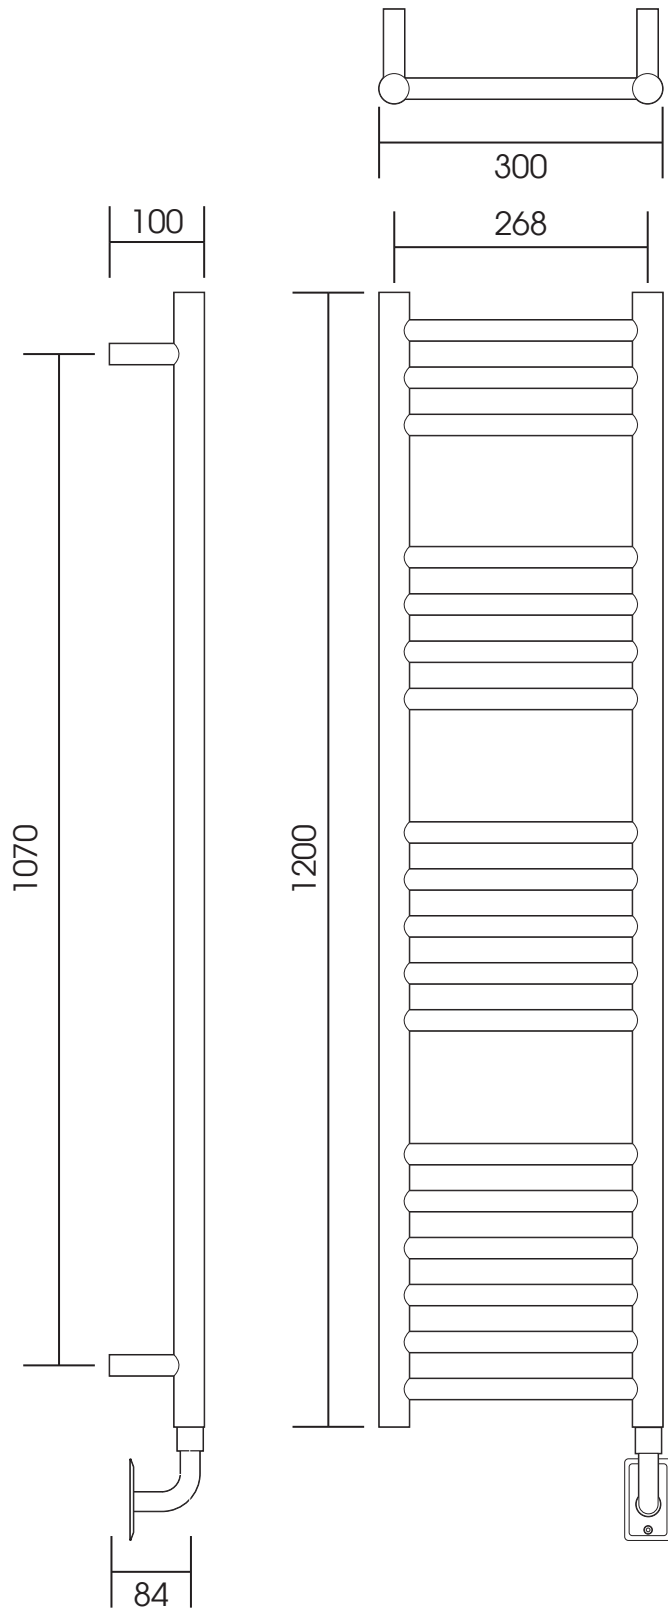

SDMD035 1200 x 300

Height: 1200

Tube \varnothing : 25 + 30 x 40 D section

Width: 300

Elec. element if specified: 150 W

Depth: 100

ALL DIMENSIONS IN MILLIMETRES

Manufactured from 1.4301/X5CrNi18-10 stainless steel

mm	inches
1200	47.2"
300	11.8"
100	3.9"
1070	42.1"
268	10.6"
84	3.3"

ALL MEASUREMENTS ARE NOMINAL DIMENSIONS ONLY, AND ARE NOT BINDING

SCALE 1:8