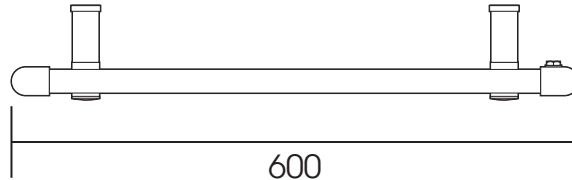

# SDMD001 800 x 600

Height: 800

Tube  $\varnothing$  : 25 + 30 x 40 D section

Width: 500

Elec. element if specified: 200 W

Depth: 93-113

ALL DIMENSIONS IN MILLIMETRES

Manufactured from mild steel

mm inches

800	31.5"
600	23.6"
93	3.7"
555	21.9"
78	3.1"

brackets extendable  
by a further 20mm

ALL MEASUREMENTS ARE NOMINAL DIMENSIONS ONLY, AND ARE NOT BINDING

SCALE 1:8