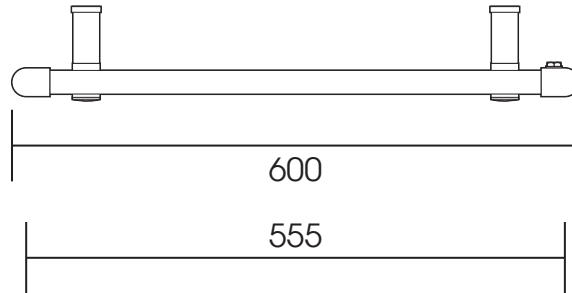

# SDMD001 1200 x 500

Height: 1200

Tube  $\varnothing$ : 25 + 30 x 40 D section

Width: 500

Elec. element if specified: 400 W

Depth: 93-113

ALL DIMENSIONS IN MILLIMETRES

Manufactured from mild steel

mm	inches
1200	47.2"
600	23.6"
93	3.7"
455	15.7"
78	3.1"

brackets extendable  
by a further 20mm

ALL MEASUREMENTS ARE NOMINAL DIMENSIONS ONLY, AND ARE NOT BINDING

SCALE 1:8