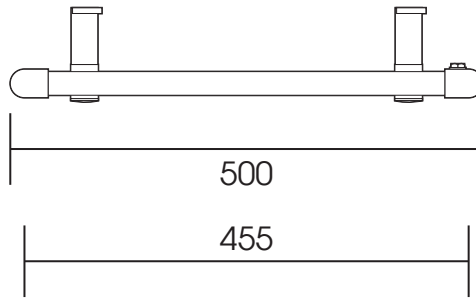

SDMD001 1200 x 500

Height: 1200

Tube \varnothing : 25 + 30 x 40 D section

Width: 500

Elec. element if specified: 300 W

Depth: 93-113

ALL DIMENSIONS IN MILLIMETRES

Manufactured from mild steel

mm	inches
1200	47.2"
500	17.7"
93	3.7"
455	15.7"
78	3.1"

brackets extendable
by a further 20mm

ALL MEASUREMENTS ARE NOMINAL DIMENSIONS ONLY, AND ARE NOT BINDING

SCALE 1:8