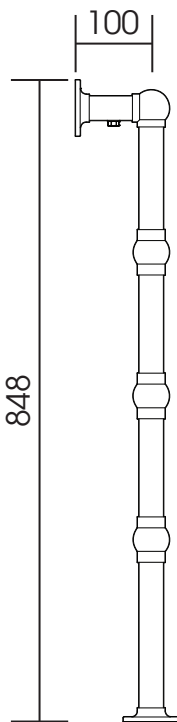

SDLG024A 848x598

Height: 848

Tube \varnothing : 31.8

Width: 598

Electric element: 75 W

Depth: 138

ALL DIMENSIONS IN MILLIMETRES

Manufactured from mild steel

mm	inches
848	33.4"
598	23.5"
138	5.4"
570	22.4"
241	9.5"
524	20.6"
100	3.9"
453	17.8"
100	3.9"

ALL MEASUREMENTS ARE NOMINAL DIMENSIONS ONLY, AND ARE NOT BINDING

SCALE 1:10