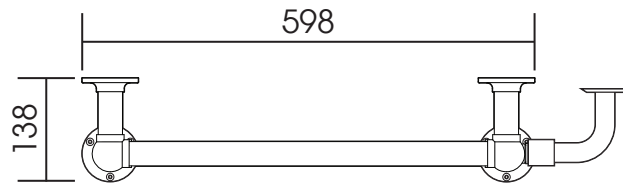

SDLG024A 848x598

Height: 848

Tube \varnothing : 31.8

Width: 598

Electric element: 75 W

Depth: 138

ALL DIMENSIONS IN MILLIMETRES

Manufactured from mild steel

mm	inches
848	33.4"
598	23.5"
138	5.4"
570	22.4"
241	9.5"
524	20.6"
100	3.9"
453	17.8"
100	3.9"

ALL MEASUREMENTS ARE NOMINAL DIMENSIONS ONLY, AND ARE NOT BINDING

SCALE 1:10