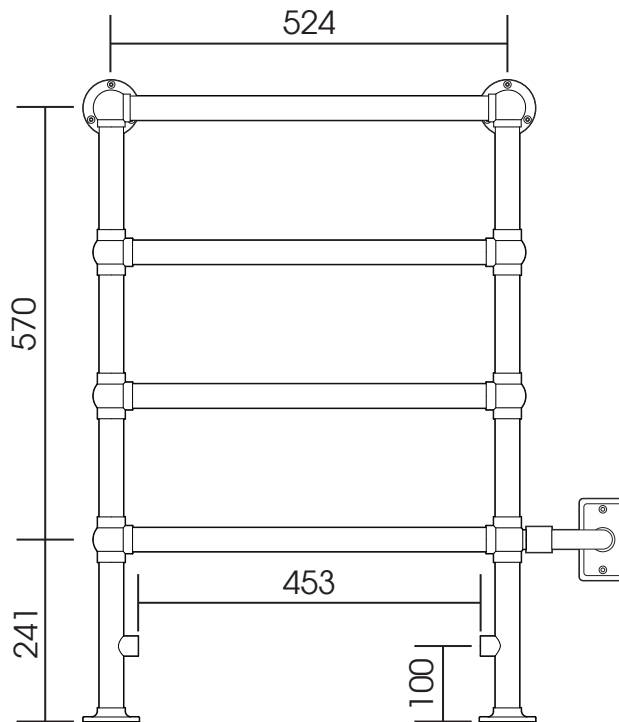

SDLG024A 848x598

Height: 848

Tube \varnothing : 31.8

Width: 598

Electric element: 75 W

Depth: 138

ALL DIMENSIONS IN MILLIMETRES

Manufactured from mild steel

mm	inches
848	33.4"
598	23.5"
138	5.4"
570	22.4"
241	9.5"
524	20.6"
100	3.9"
453	17.8"
100	3.9"

ALL MEASUREMENTS ARE NOMINAL DIMENSIONS ONLY, AND ARE NOT BINDING

SCALE 1:10