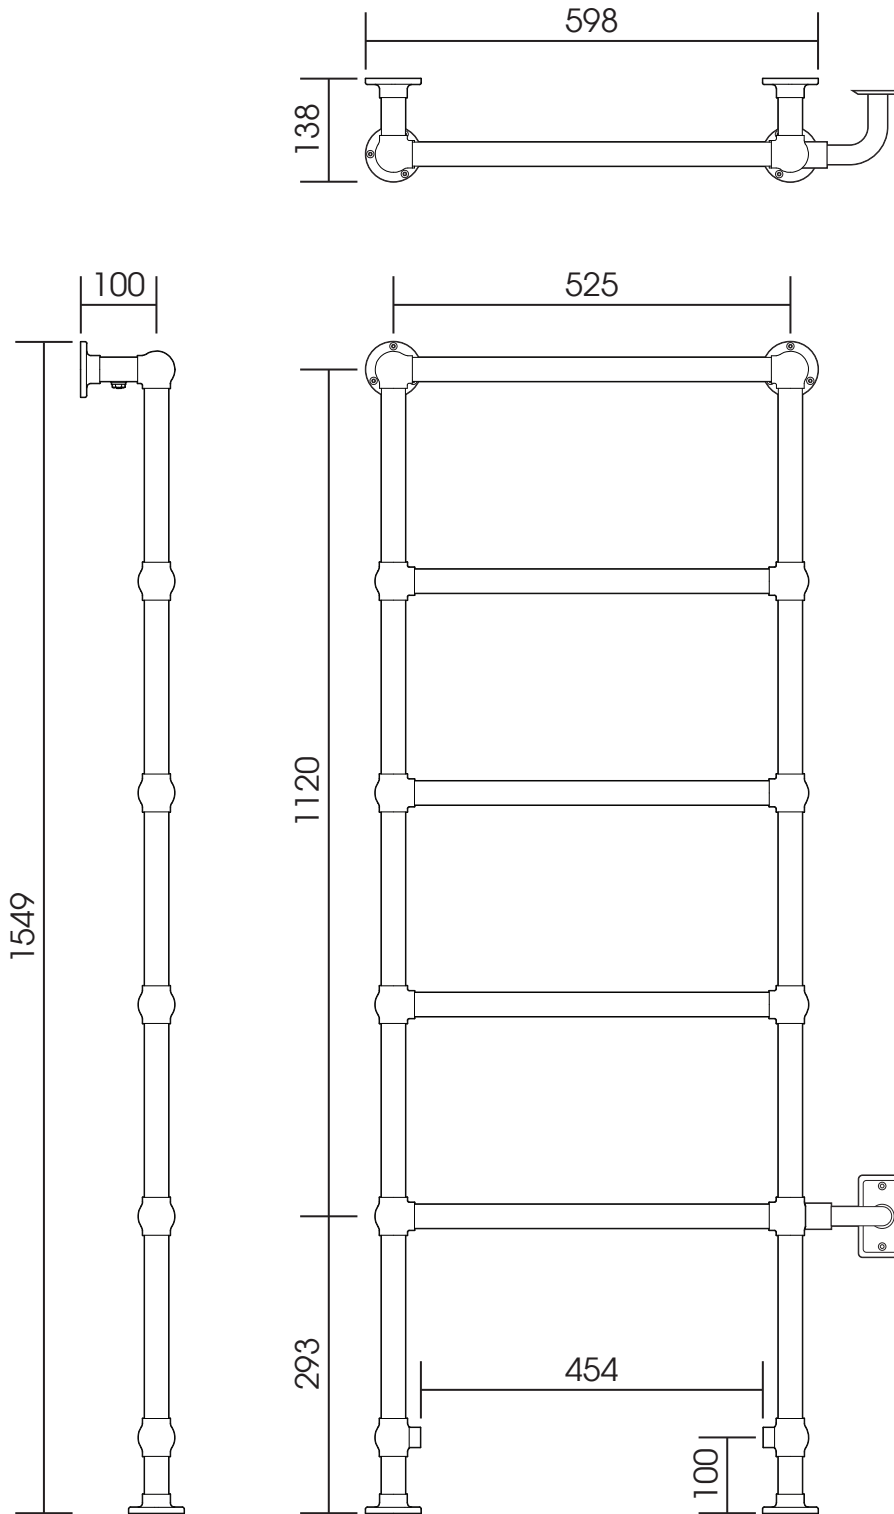

# SDLG021 1549x598

Height: 1549

Tube Ø : 31.8

Width: 598

Electric element: 150 W

Depth: 138

ALL DIMENSIONS IN MILLIMETRES

Manufactured from mild steel

mm	inches
1549	61.0"
598	23.5"
138	5.4"
1120	44.1"
293	11.5"
525	20.7"
100	3.9"
454	17.9"
100	3.9"

ALL MEASUREMENTS ARE NOMINAL DIMENSIONS ONLY, AND ARE NOT BINDING

SCALE 1:10