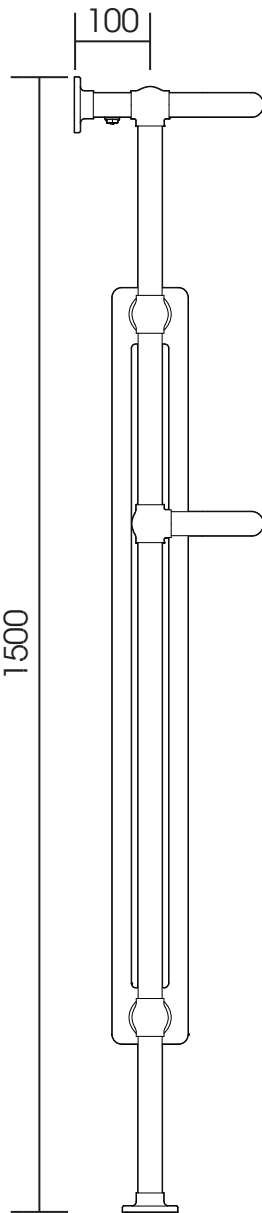

SDLG013 1500x500

Height: 1500

Tube Ø: 31.8

Width: 500

Electric element: 400 W

Depth: 250

ALL DIMENSIONS IN MILLIMETRES

Manufactured from mild steel

mm	inches
1500	59.1"
500	19.7"
250	9.8"
1207	47.5"
257	10.1"
427	16.8"
100	3.9"
355	14.0"
100	3.9"

ALL MEASUREMENTS ARE NOMINAL DIMENSIONS ONLY, AND ARE NOT BINDING

SCALE 1:10