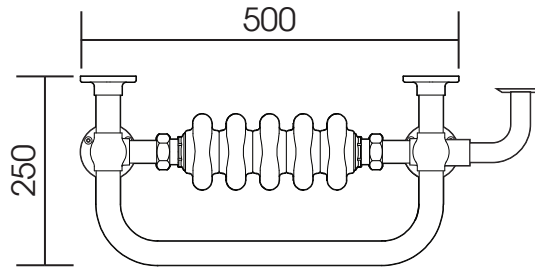

SDLG013 1500x500

Height: 1500

Tube Ø: 31.8

Width: 500

Electric element: 400 W

Depth: 250

ALL DIMENSIONS IN MILLIMETRES

Manufactured from mild steel

mm	inches
1500	59.1"
500	19.7"
250	9.8"
1207	47.5"
257	10.1"
427	16.8"
100	3.9"
355	14.0"
100	3.9"

ALL MEASUREMENTS ARE NOMINAL DIMENSIONS ONLY, AND ARE NOT BINDING

SCALE 1:10