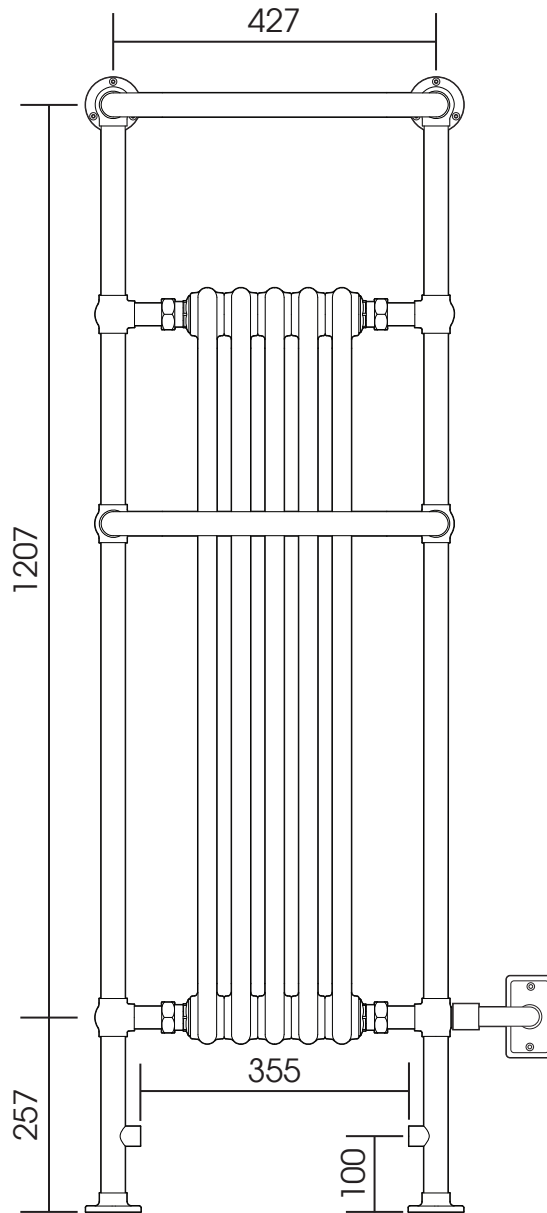

SDLG013 1500x500

Height: 1500

Tube Ø: 31.8

Width: 500

Electric element: 400 W

Depth: 250

ALL DIMENSIONS IN MILLIMETRES

Manufactured from mild steel

mm	inches
1500	59.1"
500	19.7"
250	9.8"
1207	47.5"
257	10.1"
427	16.8"
100	3.9"
355	14.0"
100	3.9"

ALL MEASUREMENTS ARE NOMINAL DIMENSIONS ONLY, AND ARE NOT BINDING

SCALE 1:10