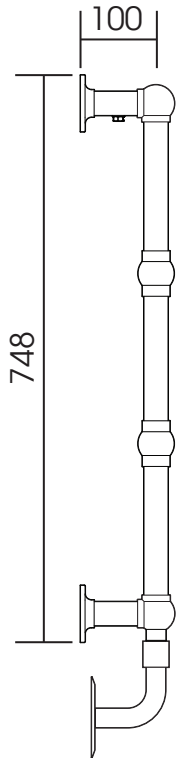

# SDLG010A 748x498

Height: 748

Tube  $\varnothing$  : 31.8 + 22

Width: 498

Electric element: 150 W

Depth: 124

ALL DIMENSIONS IN MILLIMETRES

Manufactured from mild steel

mm	inches
748	29.4"
498	19.6"
124	4.9"
674	26.5"
424	16.7"
100	3.9"

ALL MEASUREMENTS ARE NOMINAL DIMENSIONS ONLY, AND ARE NOT BINDING

SCALE 1:10