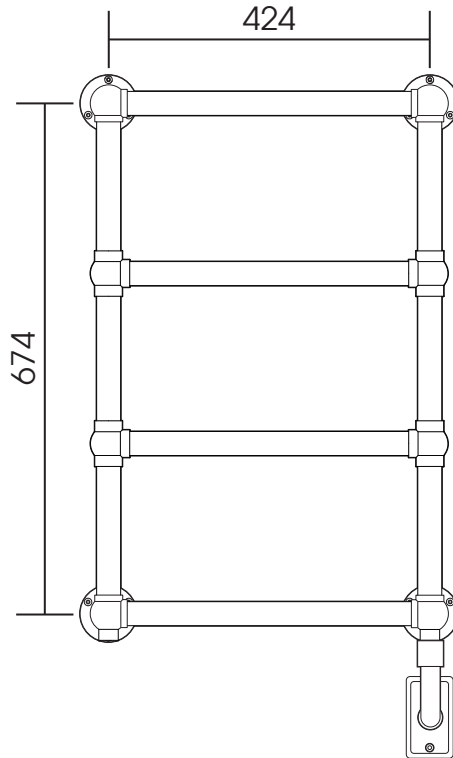

# SDLG010A 748x498

Height: 748

Tube  $\varnothing$  : 31.8 + 22

Width: 498

Electric element: 150 W

Depth: 124

ALL DIMENSIONS IN MILLIMETRES

Manufactured from mild steel

mm	inches
748	29.4"
498	19.6"
124	4.9"
674	26.5"
424	16.7"
100	3.9"

ALL MEASUREMENTS ARE NOMINAL DIMENSIONS ONLY, AND ARE NOT BINDING

SCALE 1:10