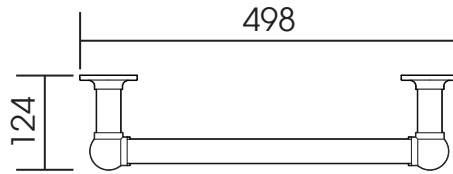

# SDLG010A 748x498

Height: 748

Tube  $\varnothing$  : 31.8 + 22

Width: 498

Electric element: 150 W

Depth: 124

ALL DIMENSIONS IN MILLIMETRES

Manufactured from mild steel

mm	inches
748	29.4"
498	19.6"
124	4.9"
674	26.5"
424	16.7"
100	3.9"

ALL MEASUREMENTS ARE NOMINAL DIMENSIONS ONLY, AND ARE NOT BINDING

SCALE 1:10