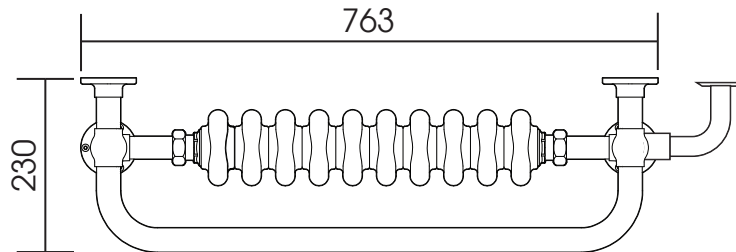

# SDLG004 963x763

Height: 963

Tube  $\varnothing$ : 31.8

Width: 763

Electric element: 400 W

Depth: 230

ALL DIMENSIONS IN MILLIMETRES

Manufactured from mild steel

mm	inches
963	37.9"
763	30.0"
230	9.1"
618	24.3"
309	12.2"
690	27.2"
92	3.6"
618	24.3"
104	4.1"

ALL MEASUREMENTS ARE NOMINAL DIMENSIONS ONLY, AND ARE NOT BINDING

SCALE 1:10