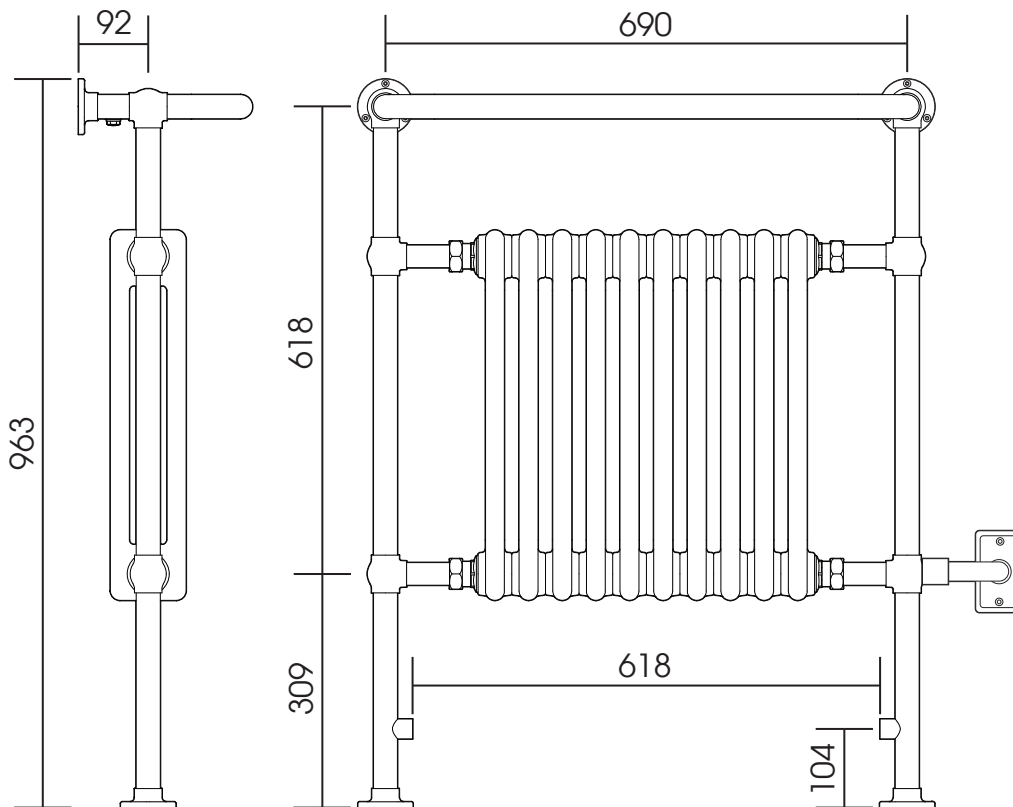

# SDLG004 963x763

Height: 963

Tube  $\varnothing$ : 31.8

Width: 763

Electric element: 400 W

Depth: 230

ALL DIMENSIONS IN MILLIMETRES

Manufactured from mild steel

mm	inches
963	37.9"
763	30.0"
230	9.1"
618	24.3"
309	12.2"
690	27.2"
92	3.6"
618	24.3"
104	4.1"

ALL MEASUREMENTS ARE NOMINAL DIMENSIONS ONLY, AND ARE NOT BINDING

SCALE 1:10