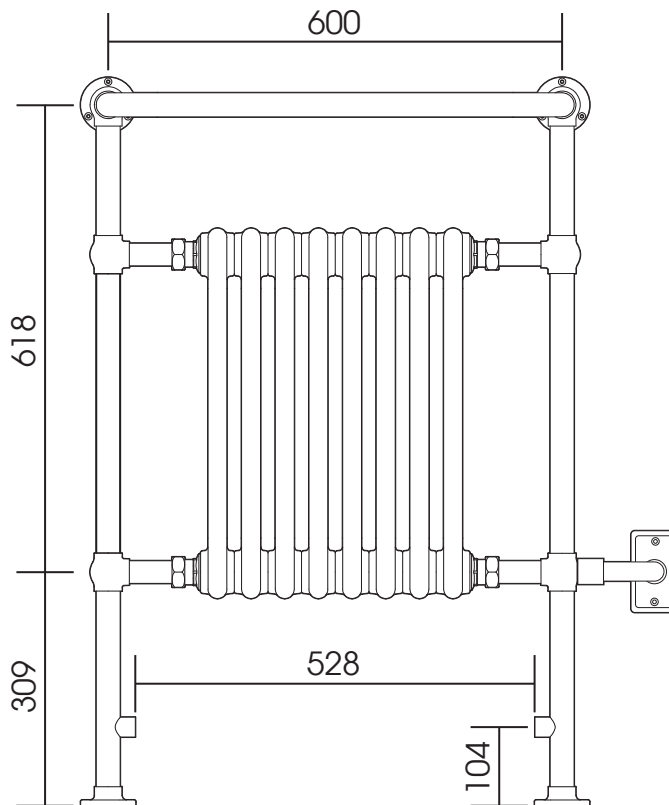

SDLG004 963x673

Height: 963

Tube Ø : 31.8

Width: 673

Electric element: 300 W

Depth: 230

ALL DIMENSIONS IN MILLIMETRES

Manufactured from mild steel

mm	inches
963	37.9"
673	26.5"
230	9.1"
618	24.3"
309	12.2"
600	23.6"
92	3.6"
528	20.8"
104	4.1"

ALL MEASUREMENTS ARE NOMINAL DIMENSIONS ONLY, AND ARE NOT BINDING

SCALE 1:10