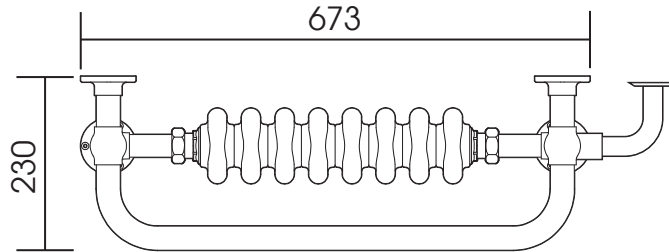

SDLG004 963x673

Height: 963

Tube Ø : 31.8

Width: 673

Electric element: 300 W

Depth: 230

ALL DIMENSIONS IN MILLIMETRES

Manufactured from mild steel

mm	inches
963	37.9"
673	26.5"
230	9.1"
618	24.3"
309	12.2"
600	23.6"
92	3.6"
528	20.8"
104	4.1"

ALL MEASUREMENTS ARE NOMINAL DIMENSIONS ONLY, AND ARE NOT BINDING

SCALE 1:10