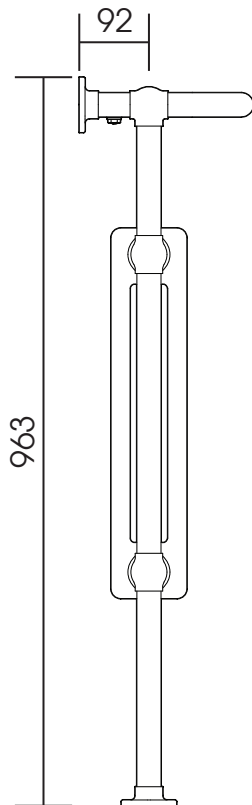

SDLG004 963x673

Height: 963

Tube Ø : 31.8

Width: 673

Electric element: 300 W

Depth: 230

ALL DIMENSIONS IN MILLIMETRES

Manufactured from mild steel

mm	inches
963	37.9"
673	26.5"
230	9.1"
618	24.3"
309	12.2"
600	23.6"
92	3.6"
528	20.8"
104	4.1"

ALL MEASUREMENTS ARE NOMINAL DIMENSIONS ONLY, AND ARE NOT BINDING

SCALE 1:10