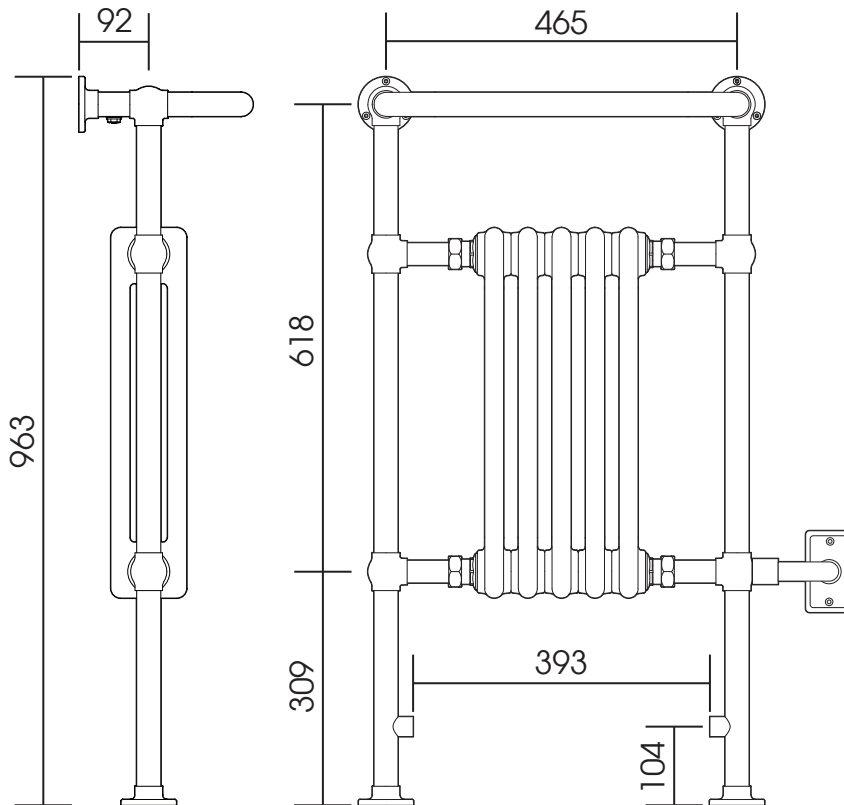

SDLG004 963x538

Height: 963

Tube Ø : 31.8

Width: 538

Electric element: 200 W

Depth: 230

ALL DIMENSIONS IN MILLIMETRES

Manufactured from mild steel

mm	inches
963	37.9"
538	21.2"
230	9.1"
618	24.3"
309	12.2"
465	18.3"
92	3.6"
393	15.5"
104	4.1"

ALL MEASUREMENTS ARE NOMINAL DIMENSIONS ONLY, AND ARE NOT BINDING

SCALE 1:10