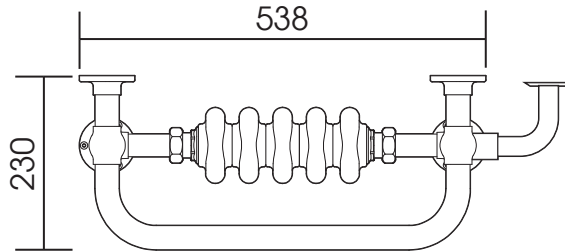

SDLG004 963x538

Height: 963

Tube Ø : 31.8

Width: 538

Electric element: 200 W

Depth: 230

ALL DIMENSIONS IN MILLIMETRES

Manufactured from mild steel

mm	inches
963	37.9"
538	21.2"
230	9.1"
618	24.3"
309	12.2"
465	18.3"
92	3.6"
393	15.5"
104	4.1"

ALL MEASUREMENTS ARE NOMINAL DIMENSIONS ONLY, AND ARE NOT BINDING

SCALE 1:10