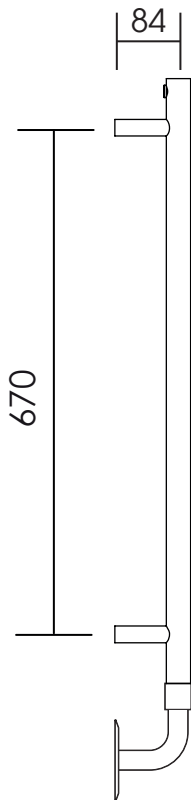

SDMD058 800 x 750

Height: 800

Tube \varnothing : 31.8 + 22

Width: 750

Electric element: 200 W

Depth: 100

ALL DIMENSIONS IN MILLIMETRES

Manufactured from 1.4301/X5CrNi18-10 stainless steel

mm	inches
800	31.5"
750	29.5"
100	3.9"
670	26.4"
718	28.3"
84	3.3"

ALL MEASUREMENTS ARE NOMINAL DIMENSIONS ONLY, AND ARE NOT BINDING

SCALE 1:10