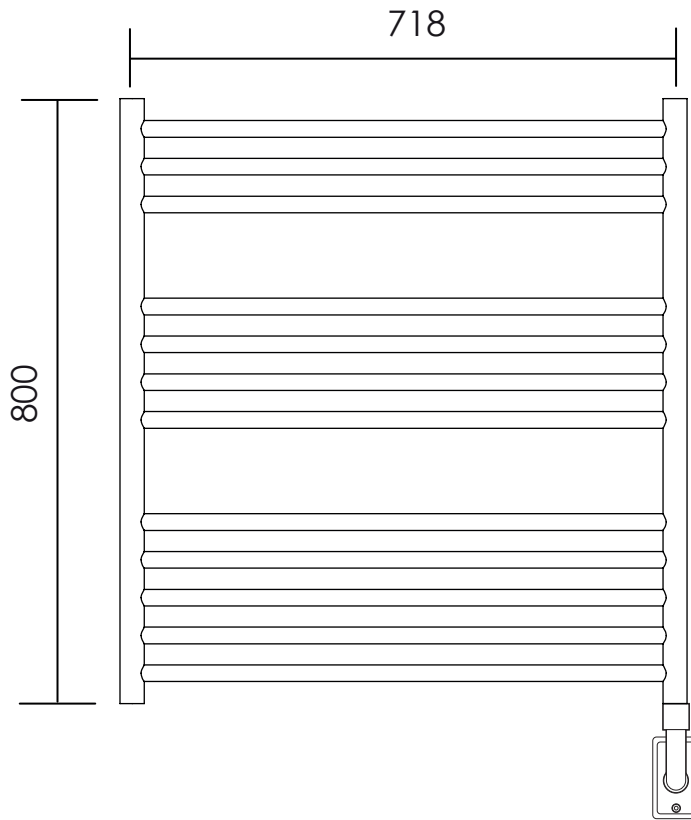

SDMD058 800 x 750

Height: 800

Tube \varnothing : 31.8 + 22

Width: 750

Electric element: 200 W

Depth: 100

ALL DIMENSIONS IN MILLIMETRES

Manufactured from 1.4301/X5CrNi18-10 stainless steel

mm	inches
800	31.5"
750	29.5"
100	3.9"
670	26.4"
718	28.3"
84	3.3"

ALL MEASUREMENTS ARE NOMINAL DIMENSIONS ONLY, AND ARE NOT BINDING

SCALE 1:10