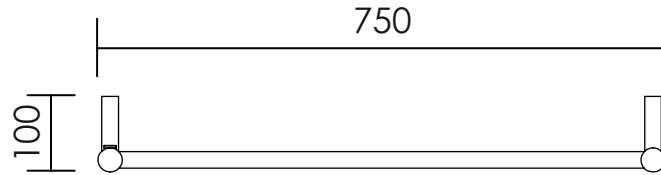

SDMD058 800 x 750

Height: 800

Tube \varnothing : 31.8 + 22

Width: 750

Electric element: 200 W

Depth: 100

ALL DIMENSIONS IN MILLIMETRES

Manufactured from 1.4301/X5CrNi18-10 stainless steel

mm	inches
800	31.5"
750	29.5"
100	3.9"
670	26.4"
718	28.3"
84	3.3"

ALL MEASUREMENTS ARE NOMINAL DIMENSIONS ONLY, AND ARE NOT BINDING

SCALE 1:10