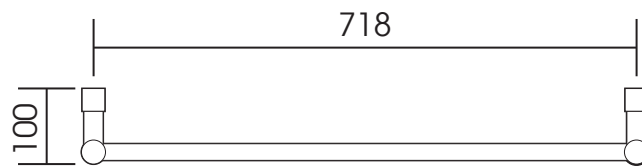

SDMD058 600 x 750

Height: 600

Tube \varnothing : 31.8 + 22

Width: 750

Electric element: 100 W

Depth: 100

ALL DIMENSIONS IN MILLIMETRES

Manufactured from 1.4301/X5CrNi18-10 stainless steel

mm	inches
600	23.6"
750	29.5"
100	3.9"
470	18.5"
718	28.3"
84	3.3"

ALL MEASUREMENTS ARE NOMINAL DIMENSIONS ONLY, AND ARE NOT BINDING

SCALE 1:8