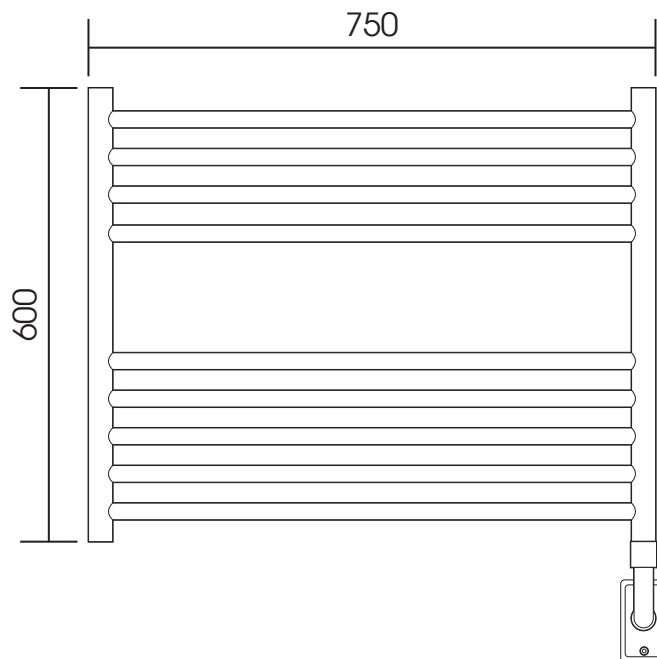

SDMD058 600 x 750

Height: 600

Tube \varnothing : 31.8 + 22

Width: 750

Electric element: 100 W

Depth: 100

ALL DIMENSIONS IN MILLIMETRES

Manufactured from 1.4301/X5CrNi18-10 stainless steel

mm	inches
600	23.6"
750	29.5"
100	3.9"
470	18.5"
718	28.3"
84	3.3"

ALL MEASUREMENTS ARE NOMINAL DIMENSIONS ONLY, AND ARE NOT BINDING

SCALE 1:8