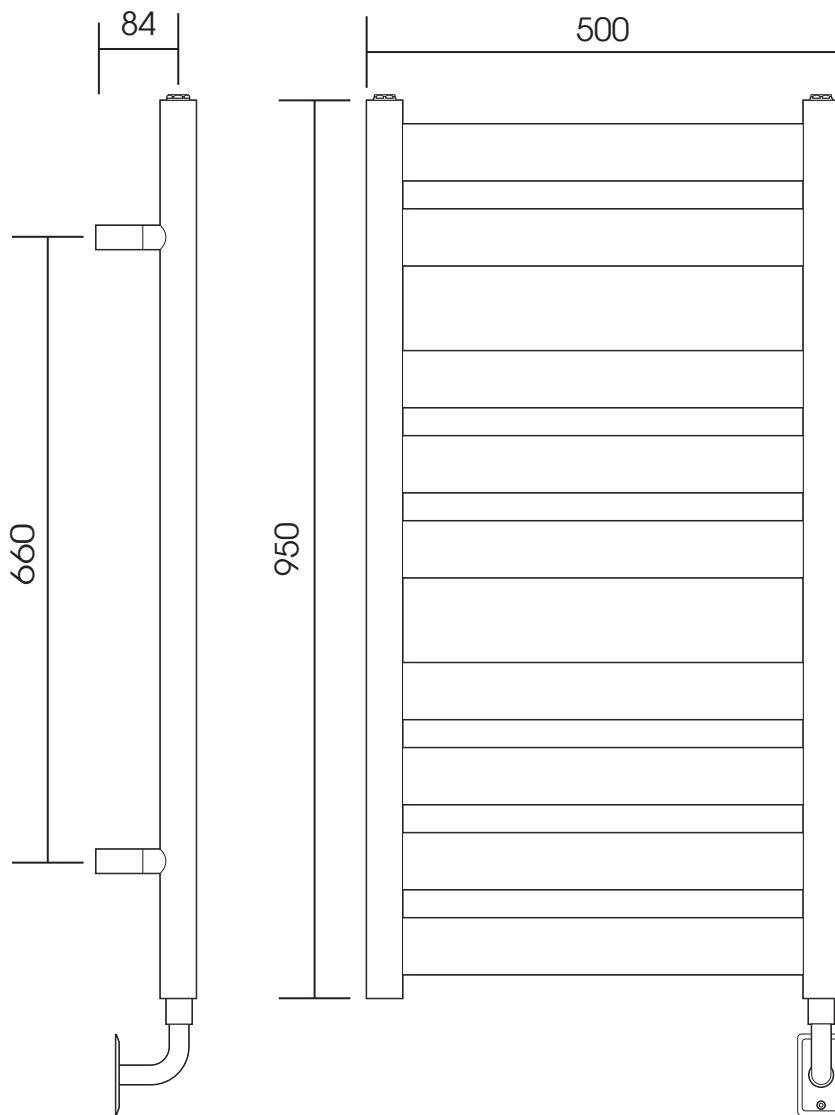

# SDMD048 950 x 500

Height: 950

Tube  $\varnothing$ : 38 + 60 x 10 sq

Width: 500

Electric element: 150 W

Depth: 103

ALL DIMENSIONS IN MILLIMETRES

Manufactured from mild steel

mm	inches
950	37.4"
500	19.7"
103	4.1"
660	26.0"
462	18.2"
84	3.3"

ALL MEASUREMENTS ARE NOMINAL DIMENSIONS ONLY, AND ARE NOT BINDING

SCALE 1:8