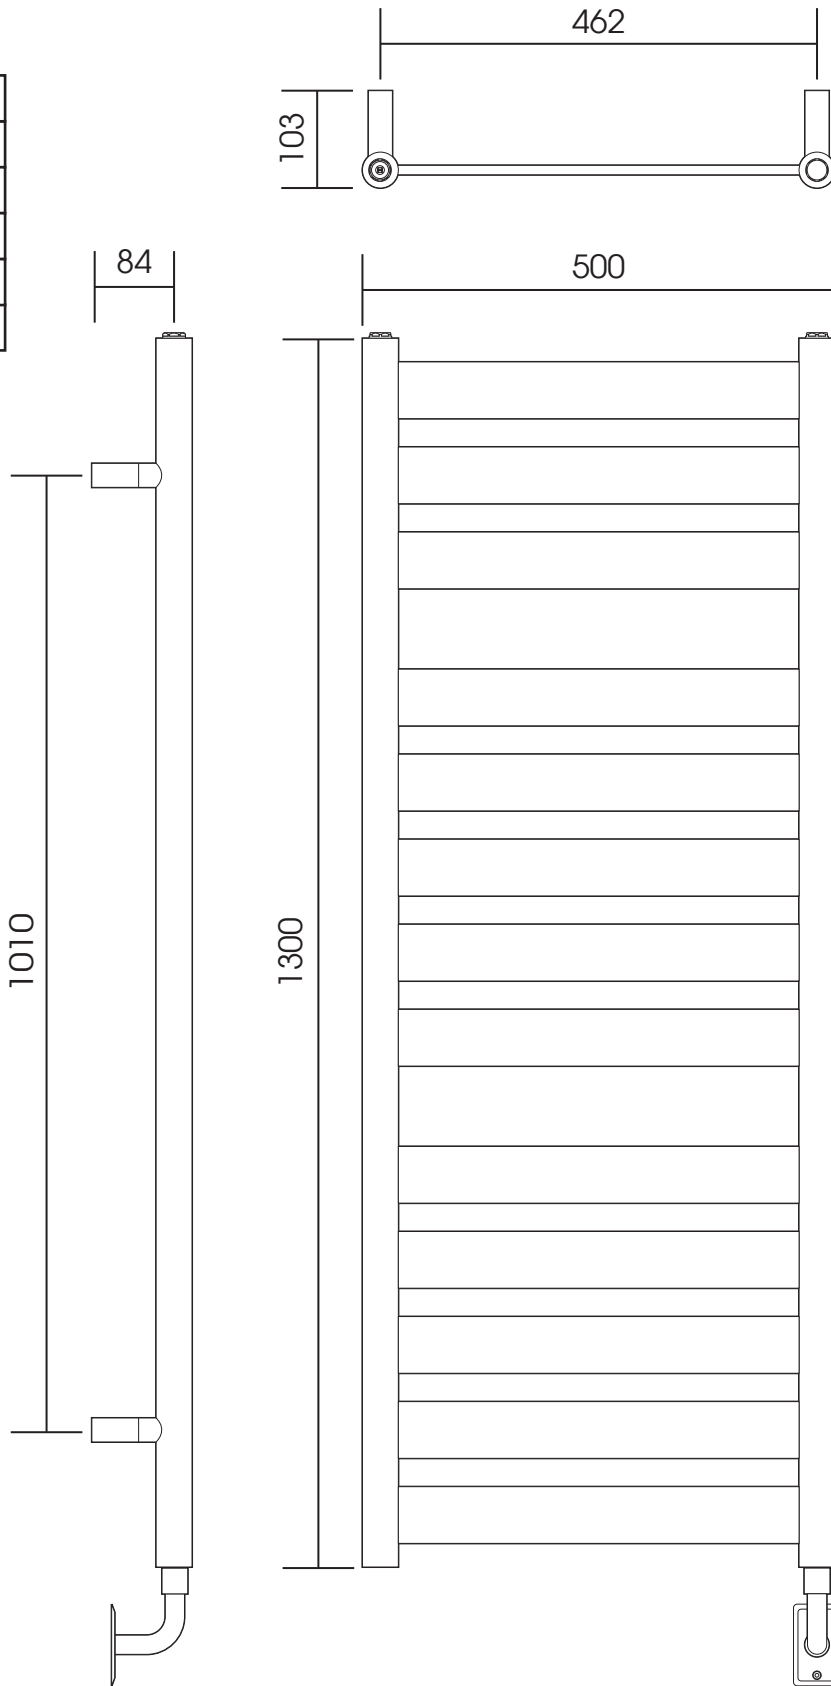

# SDMD048 1300 x 500

Height: 1300 Tube Ø: 38 + 60 x 10 sq  
 Width: 500 Electric element: 300 W  
 Depth: 103

ALL DIMENSIONS IN MILLIMETRES

Manufactured from mild steel

mm	inches
1300	51.2"
500	19.7"
103	4.1"
1010	39.8"
462	18.2"
84	3.3"

ALL MEASUREMENTS ARE NOMINAL DIMENSIONS ONLY, AND ARE NOT BINDING

SCALE 1:8