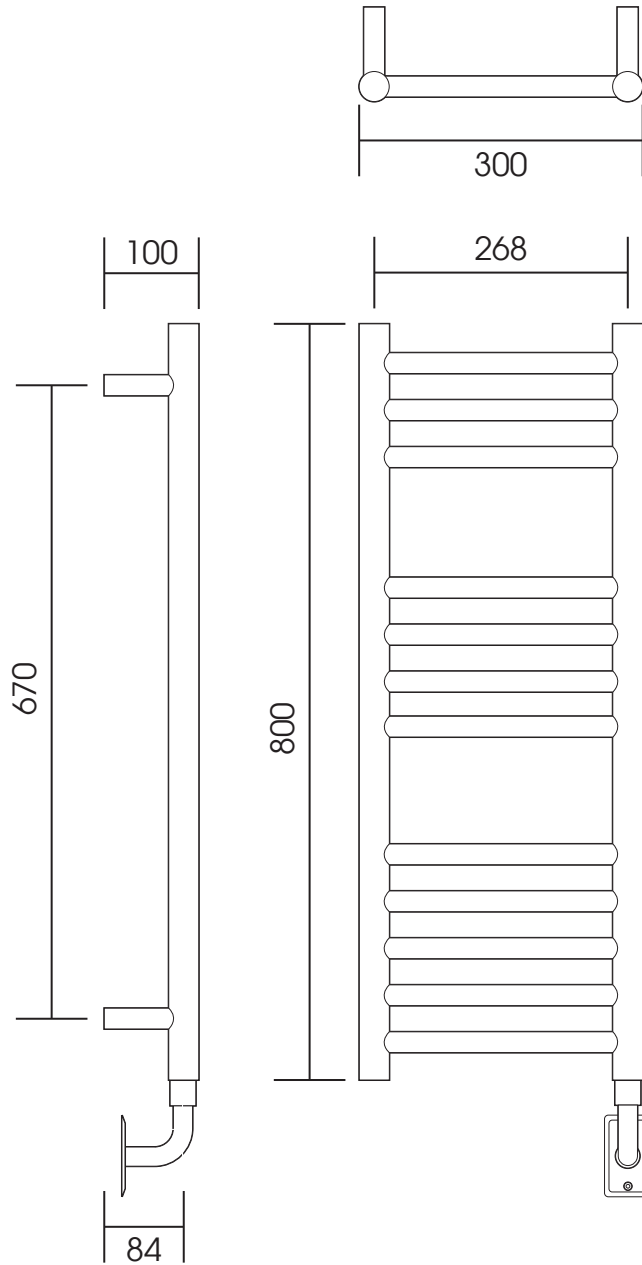

SDMD035 800 x 300

Height: 800

Tube \varnothing : 25 + 30 x 40 D section

Width: 300

Elec. element if specified: 125 W

Depth: 100

ALL DIMENSIONS IN MILLIMETRES

Manufactured from 1.4301/X5CrNi18-10 stainless steel

mm	inches
800	29.5"
300	11.8"
100	3.9"
670	26.4"
268	10.6"
84	3.3"

ALL MEASUREMENTS ARE NOMINAL DIMENSIONS ONLY, AND ARE NOT BINDING

SCALE 1:8